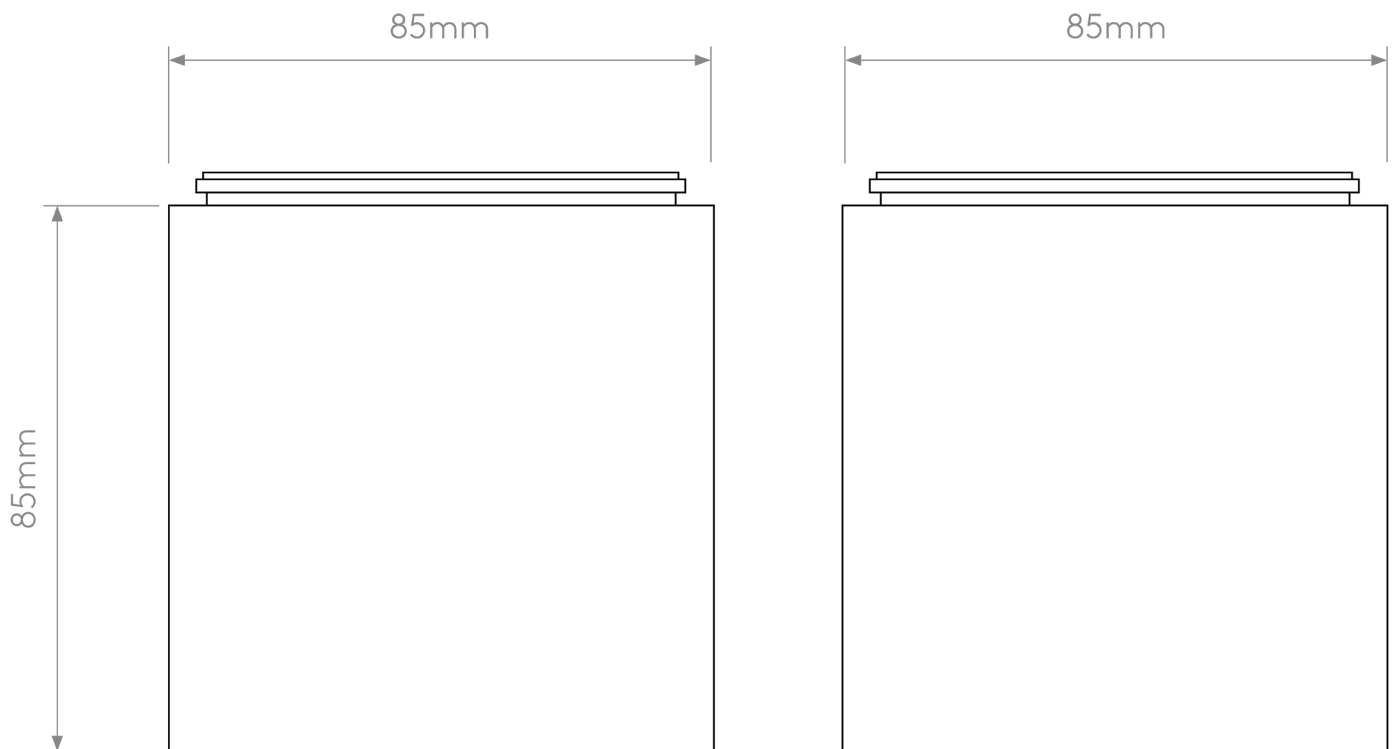

Astro Lighting - Kos - 1326043 - White IP65 Outdoor Ceiling Flush Light

**CONTACT**