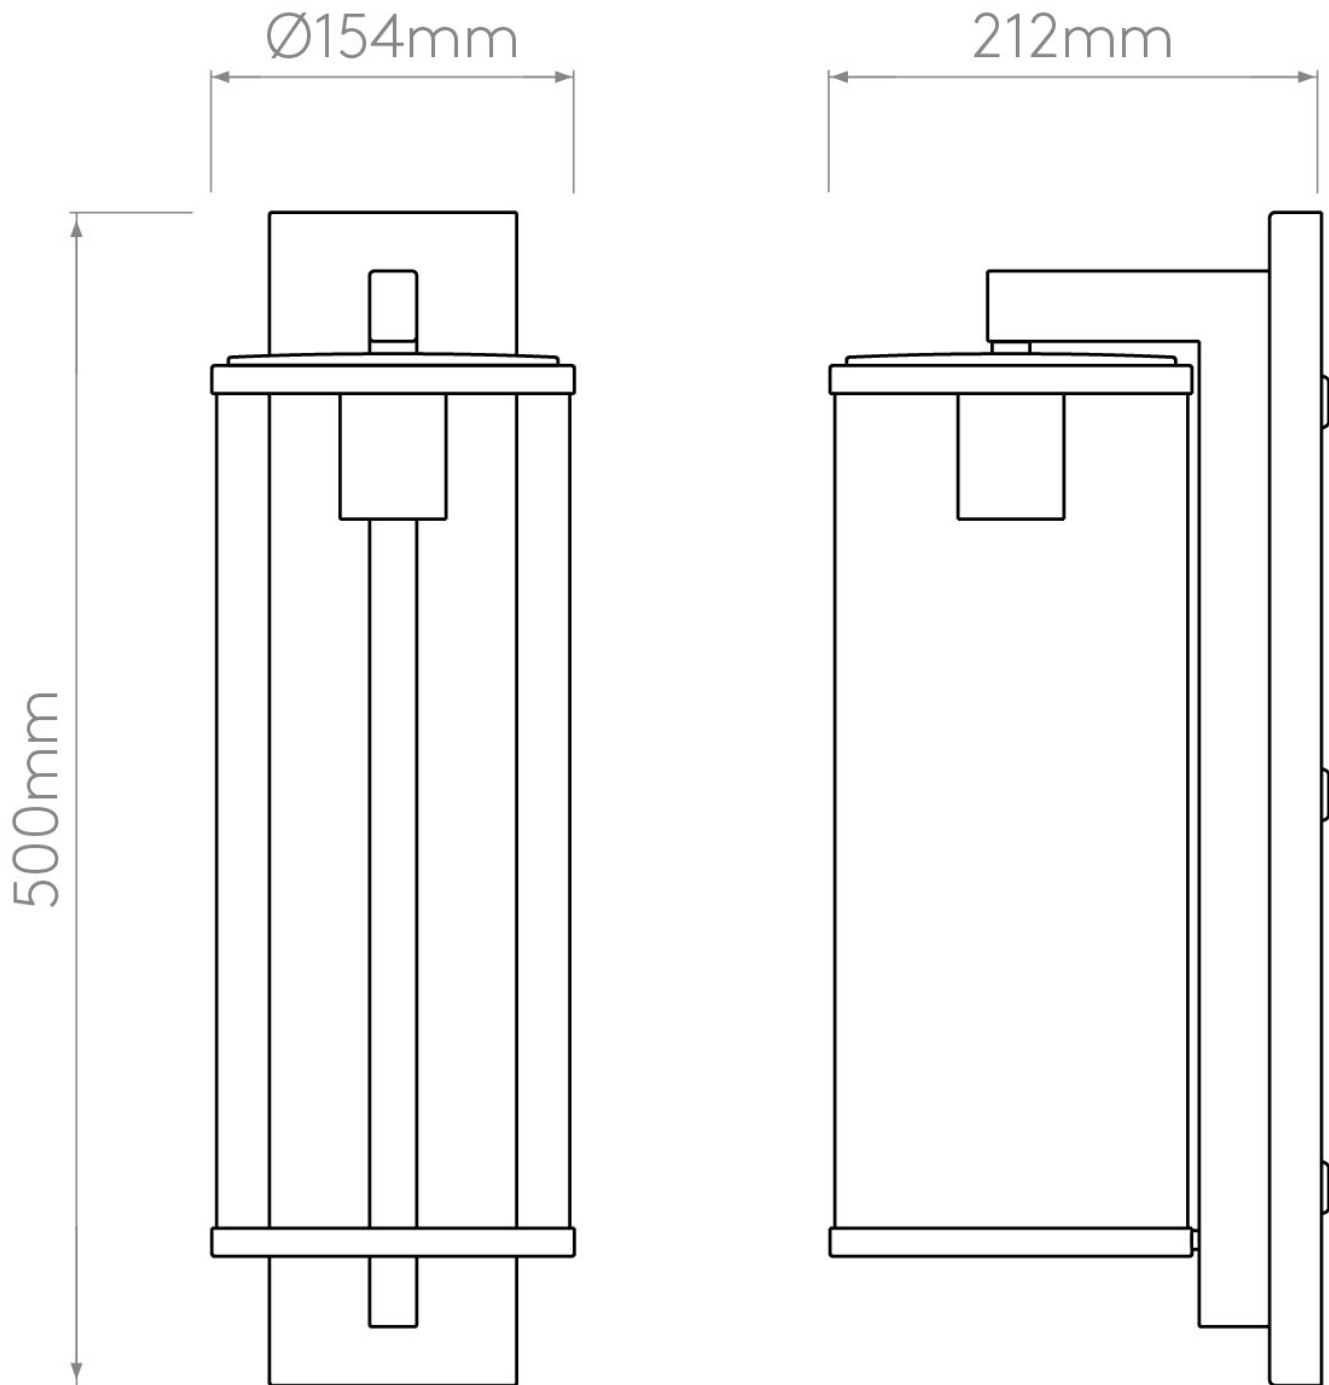

Astro Lighting - Pimlico 500 1413004 - IP23 Textured Black Wall Light

CONTACT