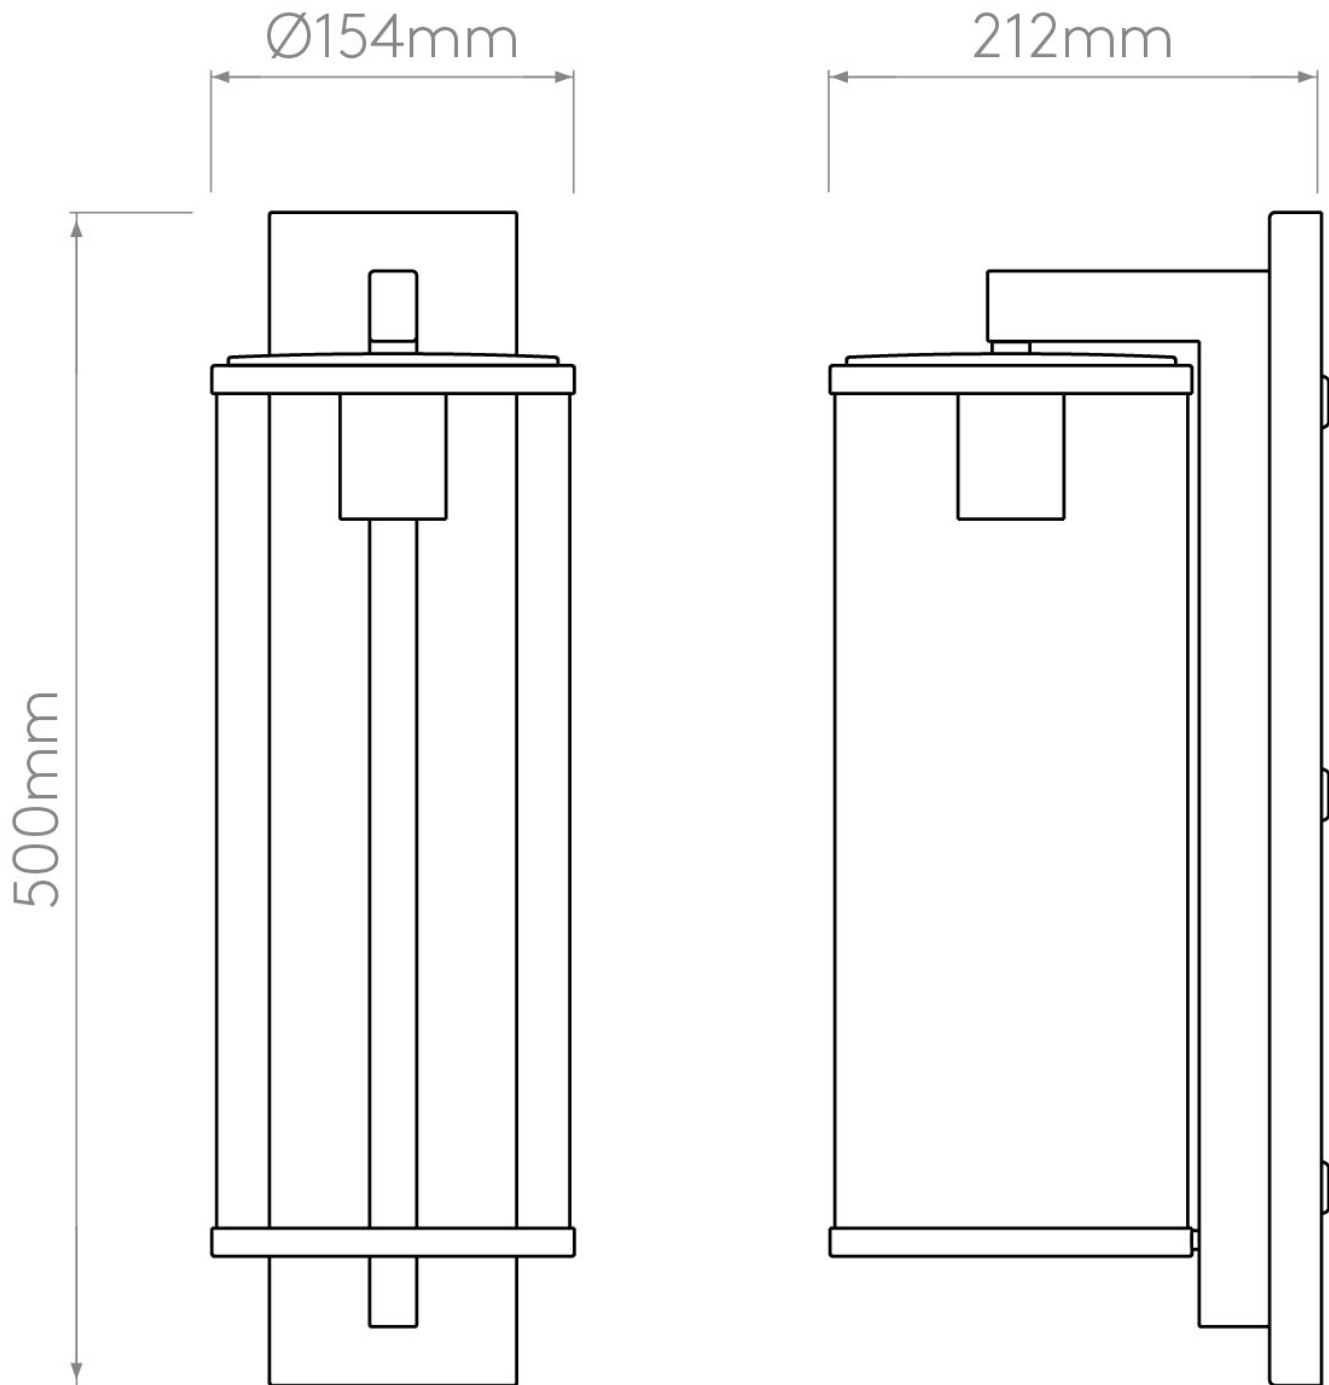

Astro Lighting - Pimlico 500 1413006 - IP23 Antique Brass Wall Light

CONTACT