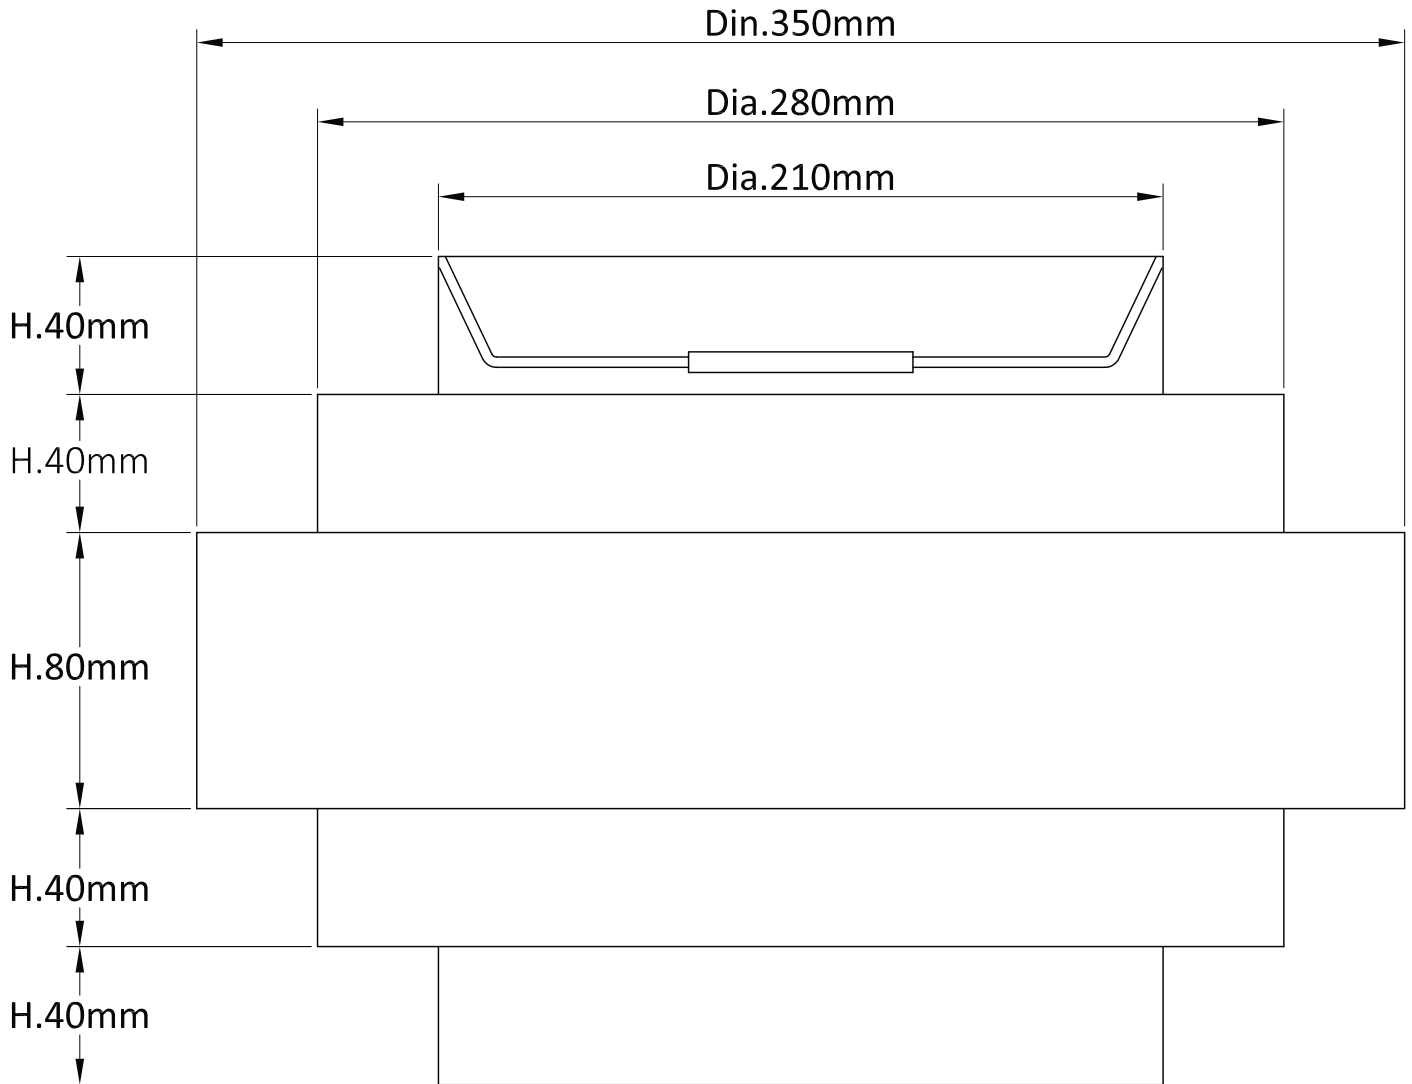

Pair of Dark Grey 5 Tier Light Shades

LIGHT SOURCE DATA

- 2 x 60W Max B22 BC or E27 ES (required)
- Lamp direction - Indirect
- Lamp shape - Standard
- Dimmable
- Energy class: Not applicable

DIMENSION DATA

- Height 235mm
- Diameter 350mm

- Weight 0.93kg

SPECIFICATION

- Manufacturer warranty for 2 years from date of purchase
- Dark grey cotton
- IP20
- No
- 240V
- Assembly required? No
- UKCA Marking, Energy Efficient, Energy Saving

CERTIFICATION

CONTACT

www.firstchoicelighting.co.uk

info@firstchoicelighting.co.uk

FCL-11485X2

Pair of Dark Grey 5 Tier Light Shades

CERTIFICATION

CONTACT