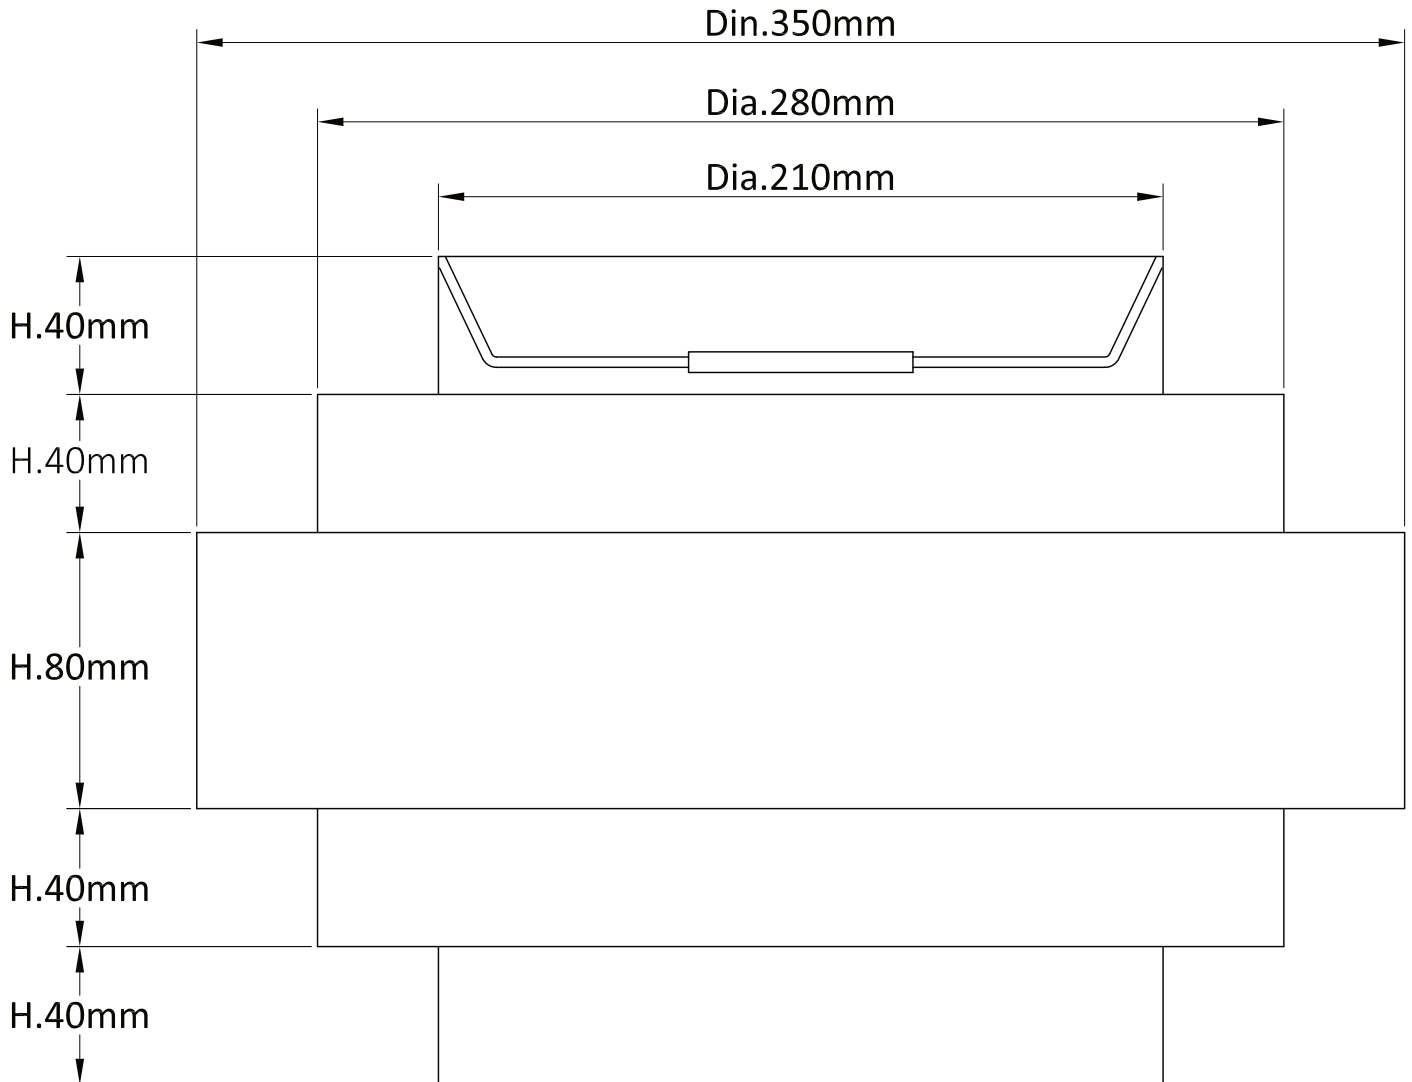

Pair of Light Grey 5 Tier Light Shades

LIGHT SOURCE DATA

- 2 x 60W Max B22 BC or E27 ES (required)
- Lamp direction - Indirect
- Lamp shape - Standard
- Dimmable
- Energy class: Not applicable

DIMENSION DATA

- Height 235mm
- Diameter 350mm

- Weight 0.93kg

SPECIFICATION

- Manufacturer warranty for 2 years from date of purchase
- Light grey cotton
- IP20
- No
- 240V
- Assembly required? No
- UKCA Marking, Energy Efficient, Energy Saving

CERTIFICATION

CONTACT

www.firstchoicelighting.co.uk

info@firstchoicelighting.co.uk

FCL-11486X2

Pair of Light Grey 5 Tier Light Shades

CERTIFICATION

CONTACT