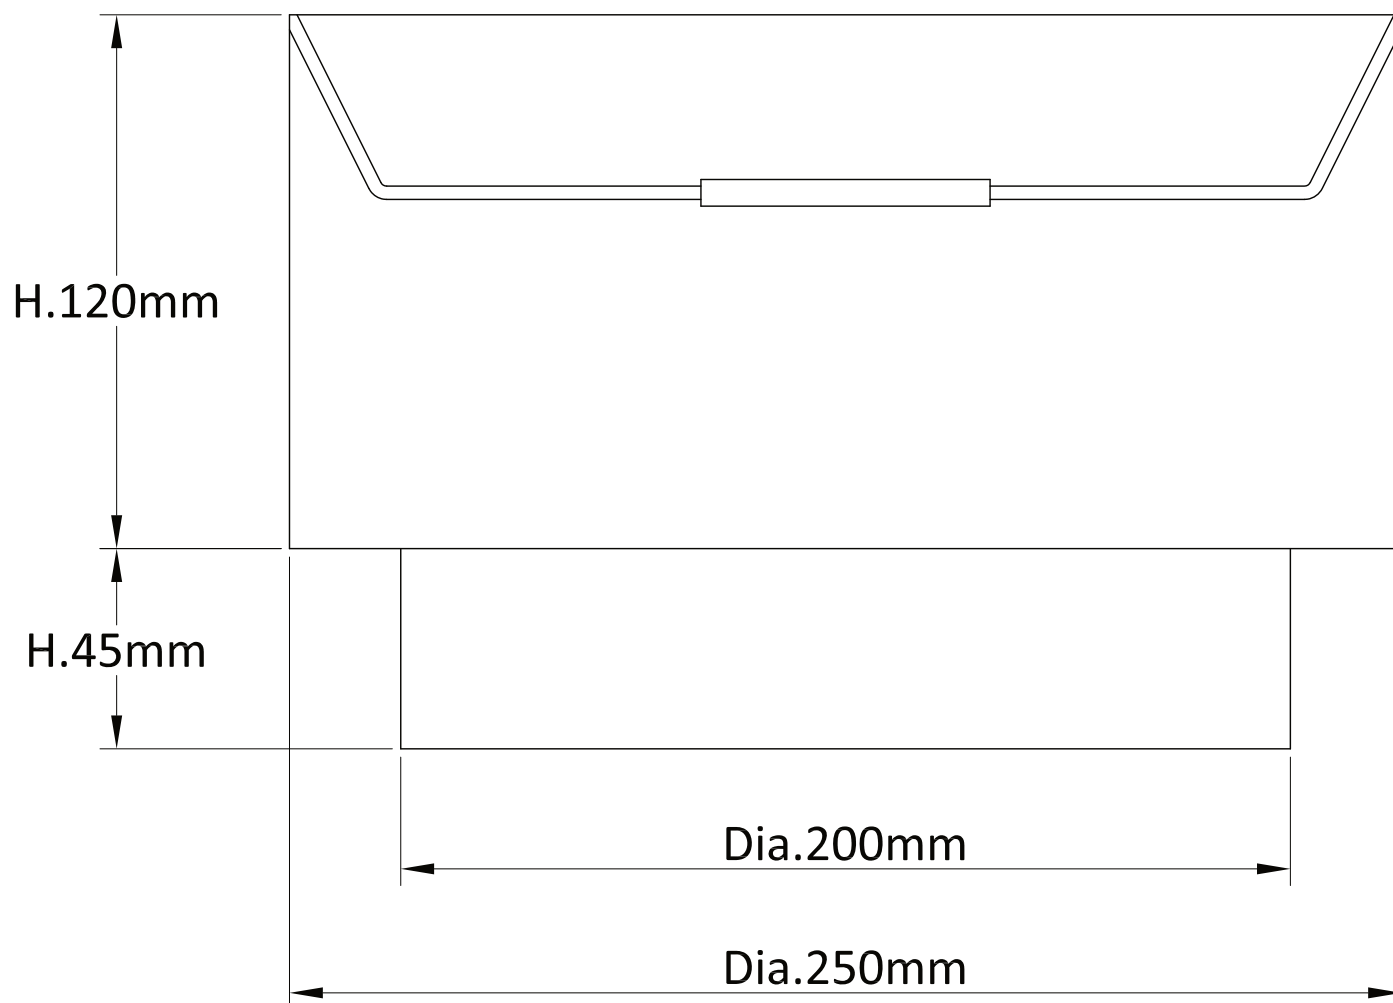

CERTIFICATION

CONTACT

www.firstchoicelighting.co.uk

info@firstchoicelighting.co.uk