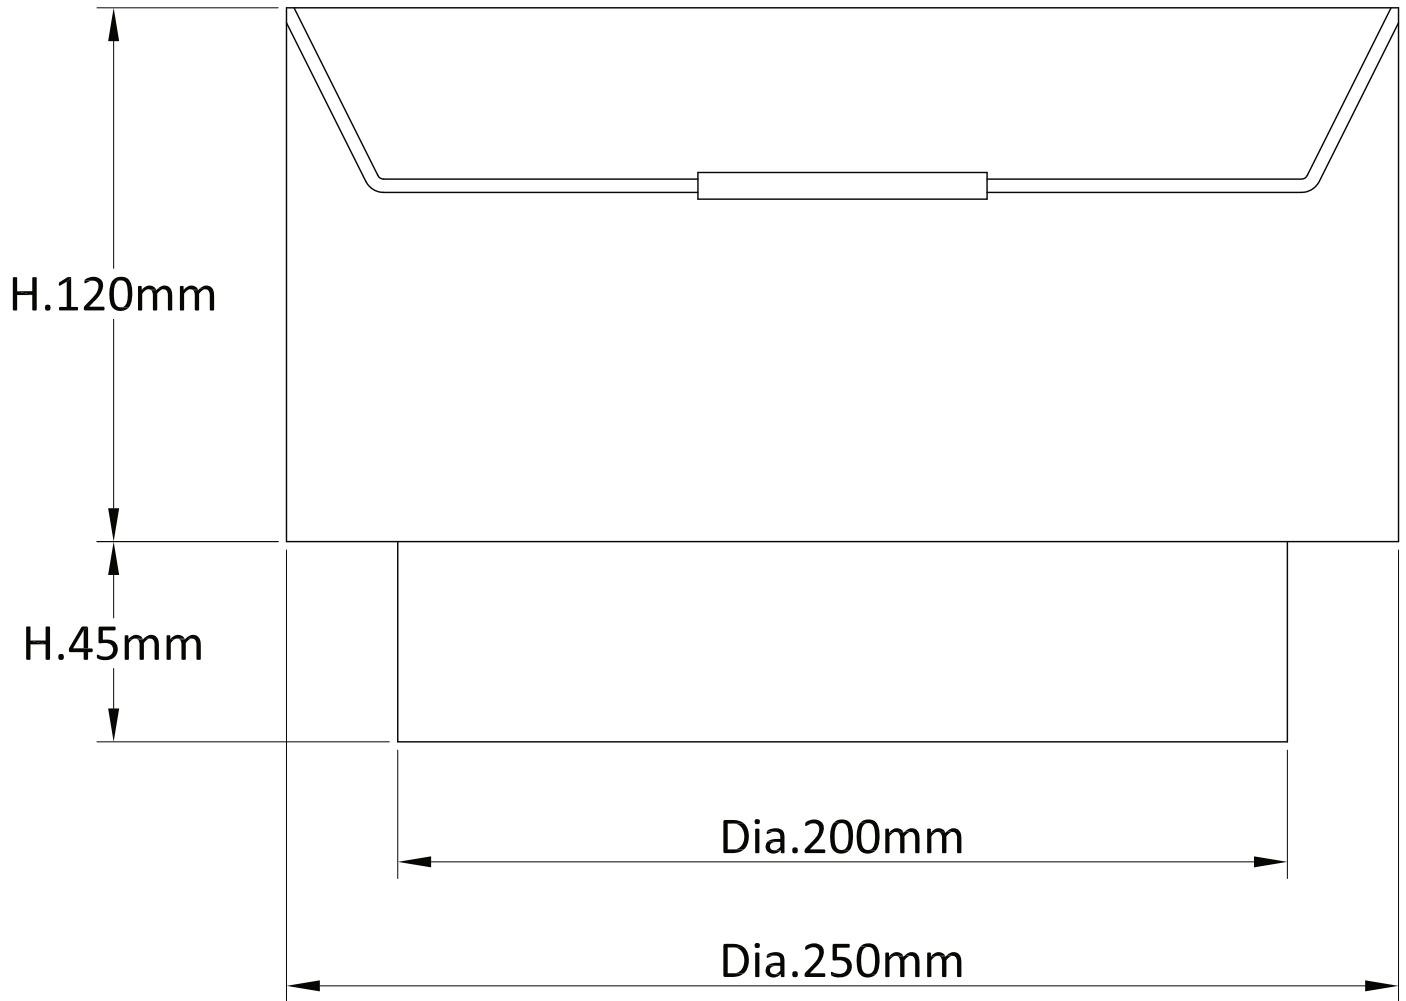

CERTIFICATION

CONTACT

www.firstchoicelighting.co.uk

info@firstchoicelighting.co.uk