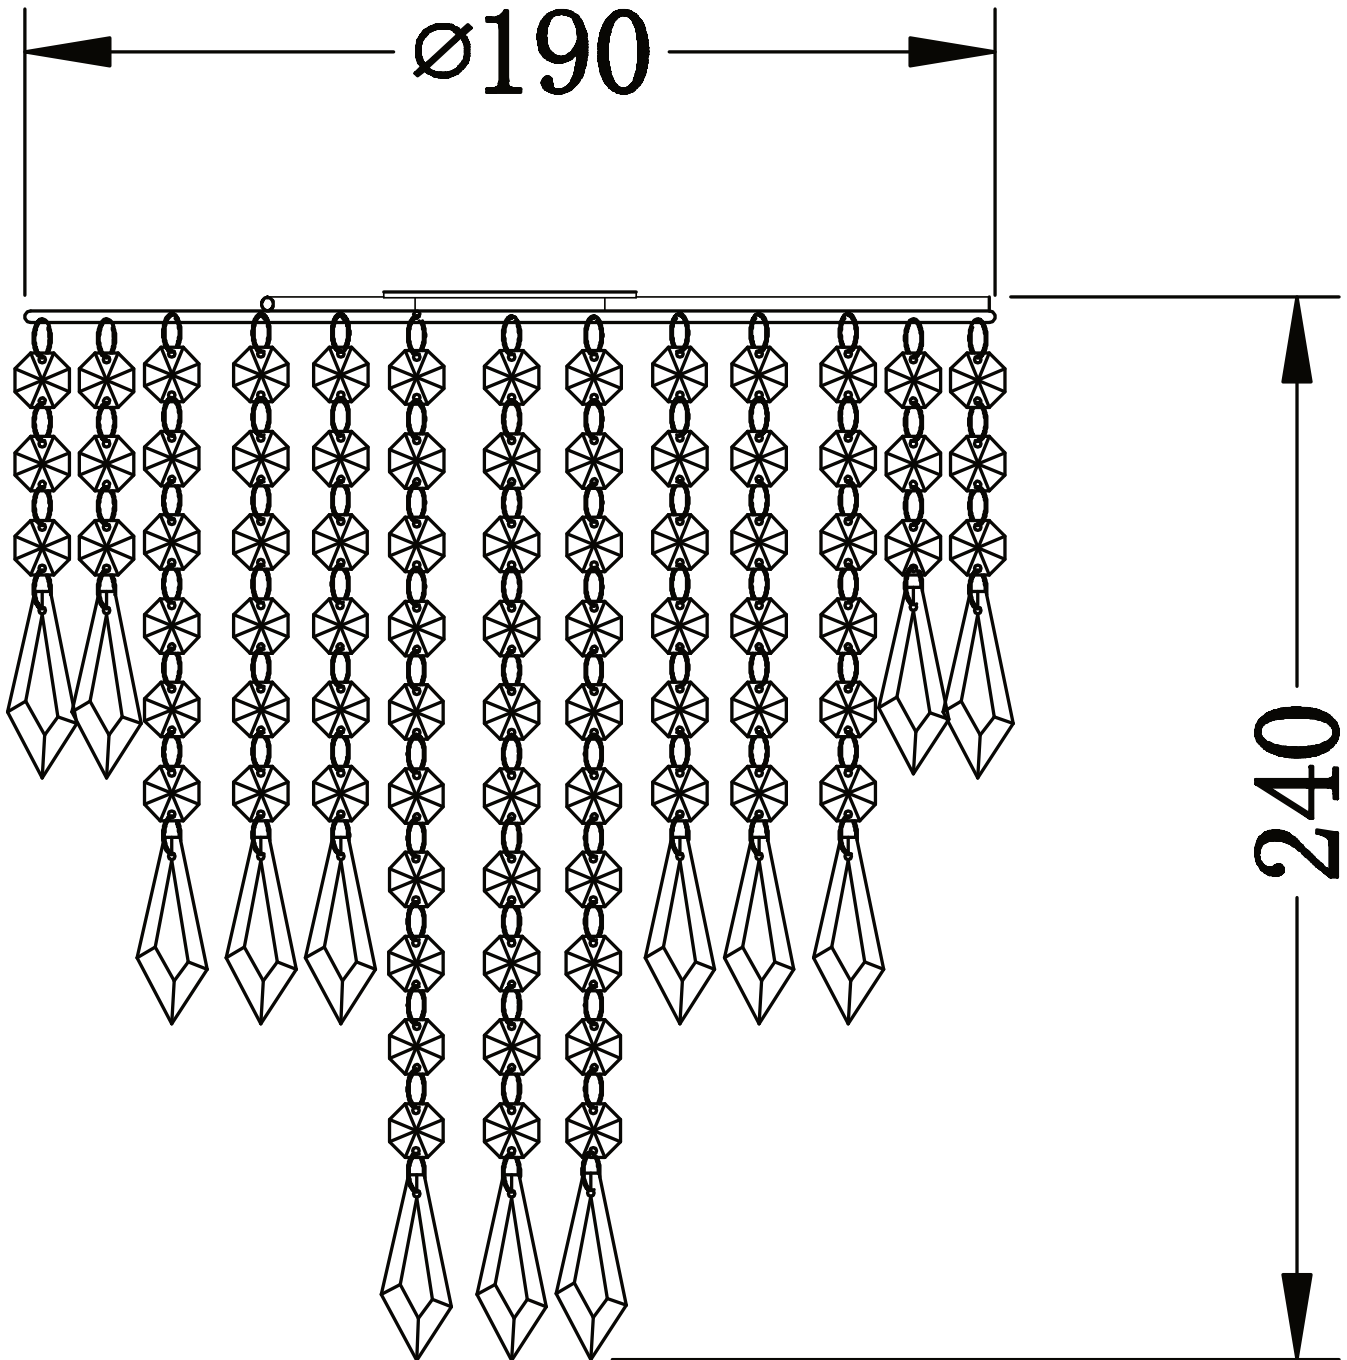

Set of 2 Clear Jewel Tiered Light Shades

LIGHT SOURCE DATA

- 2 x 40W Max B22 BC or E27 ES (required)
- Lamp direction - Indirect
- Lamp shape - Standard
- Dimmable
- Energy class: Not applicable

DIMENSION DATA

- Height 240mm
- Diameter 190mm

- Weight 0.29kg

SPECIFICATION

- Manufacturer warranty for 2 years from date of purchase
- Clear acrylic with polished chrome plate detail
- IP20
- No
- 240V
- Assembly required? No
- UKCA Marking, Energy Efficient, Energy Saving

CERTIFICATION

CONTACT

www.firstchoicelighting.co.uk

info@firstchoicelighting.co.uk

FCL-11490X2

Set of 2 Clear Jewel Tiered Light Shades

CERTIFICATION

CONTACT