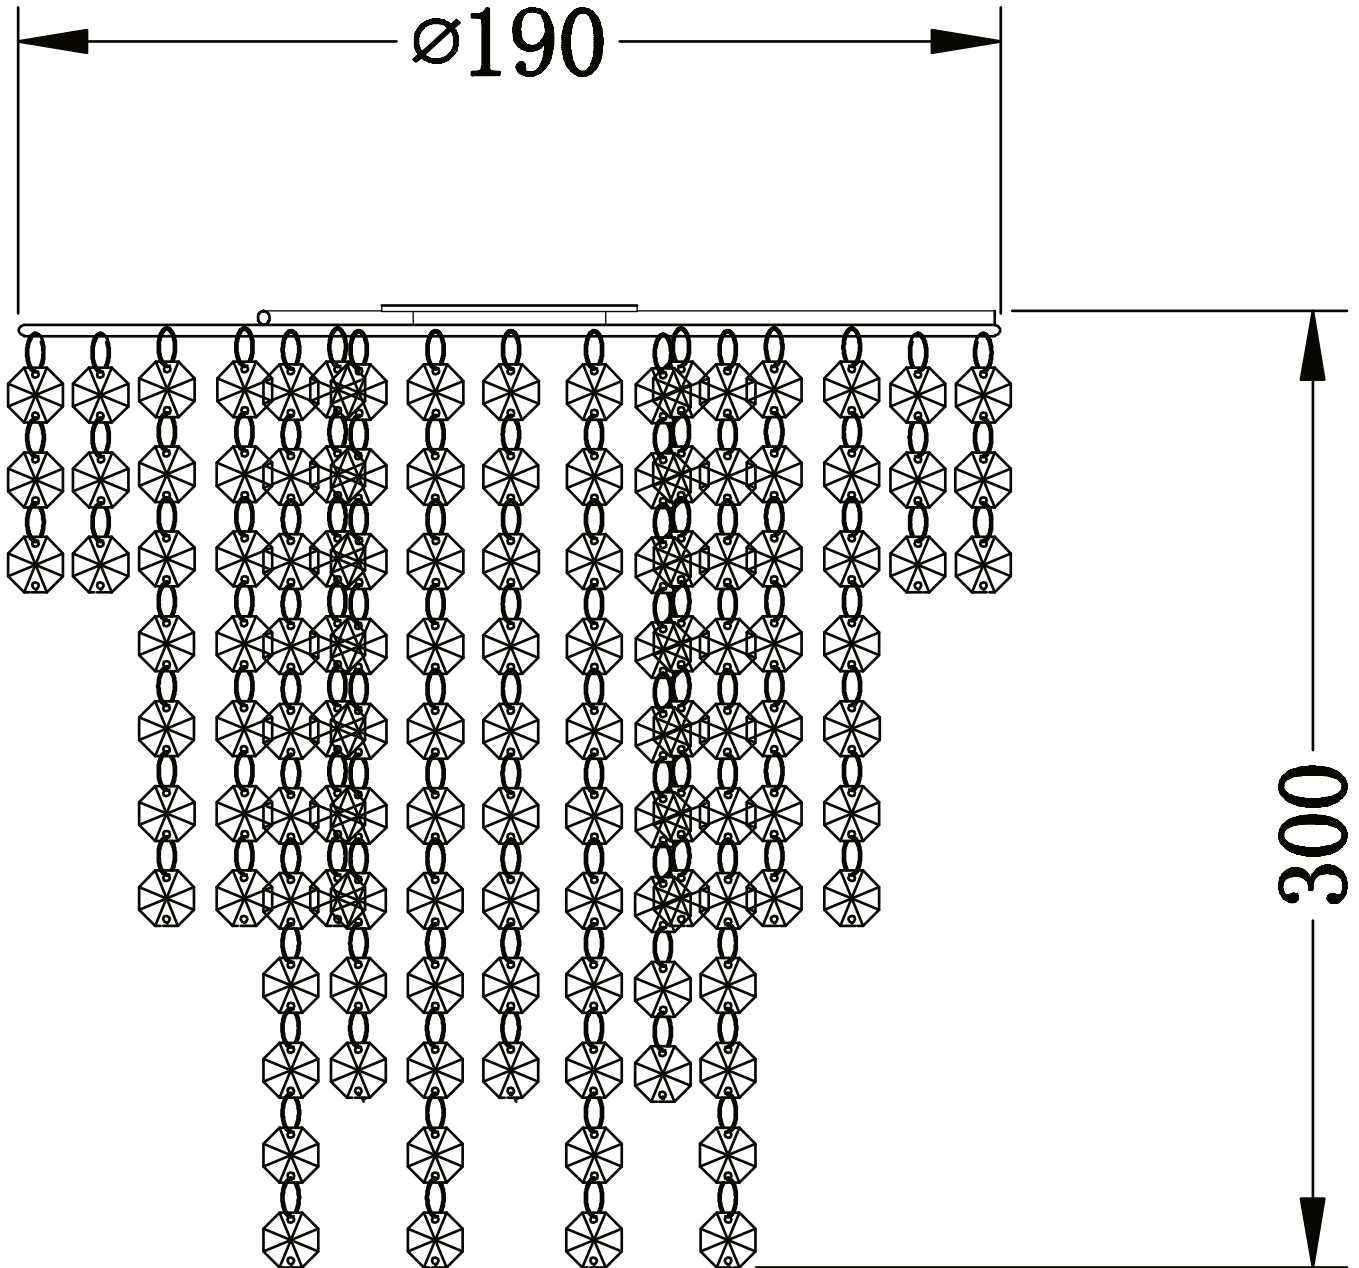

Cleared Jewelled Waterfall Light Shade

CERTIFICATION

CONTACT

www.firstchoicelighting.co.uk

info@firstchoicelighting.co.uk