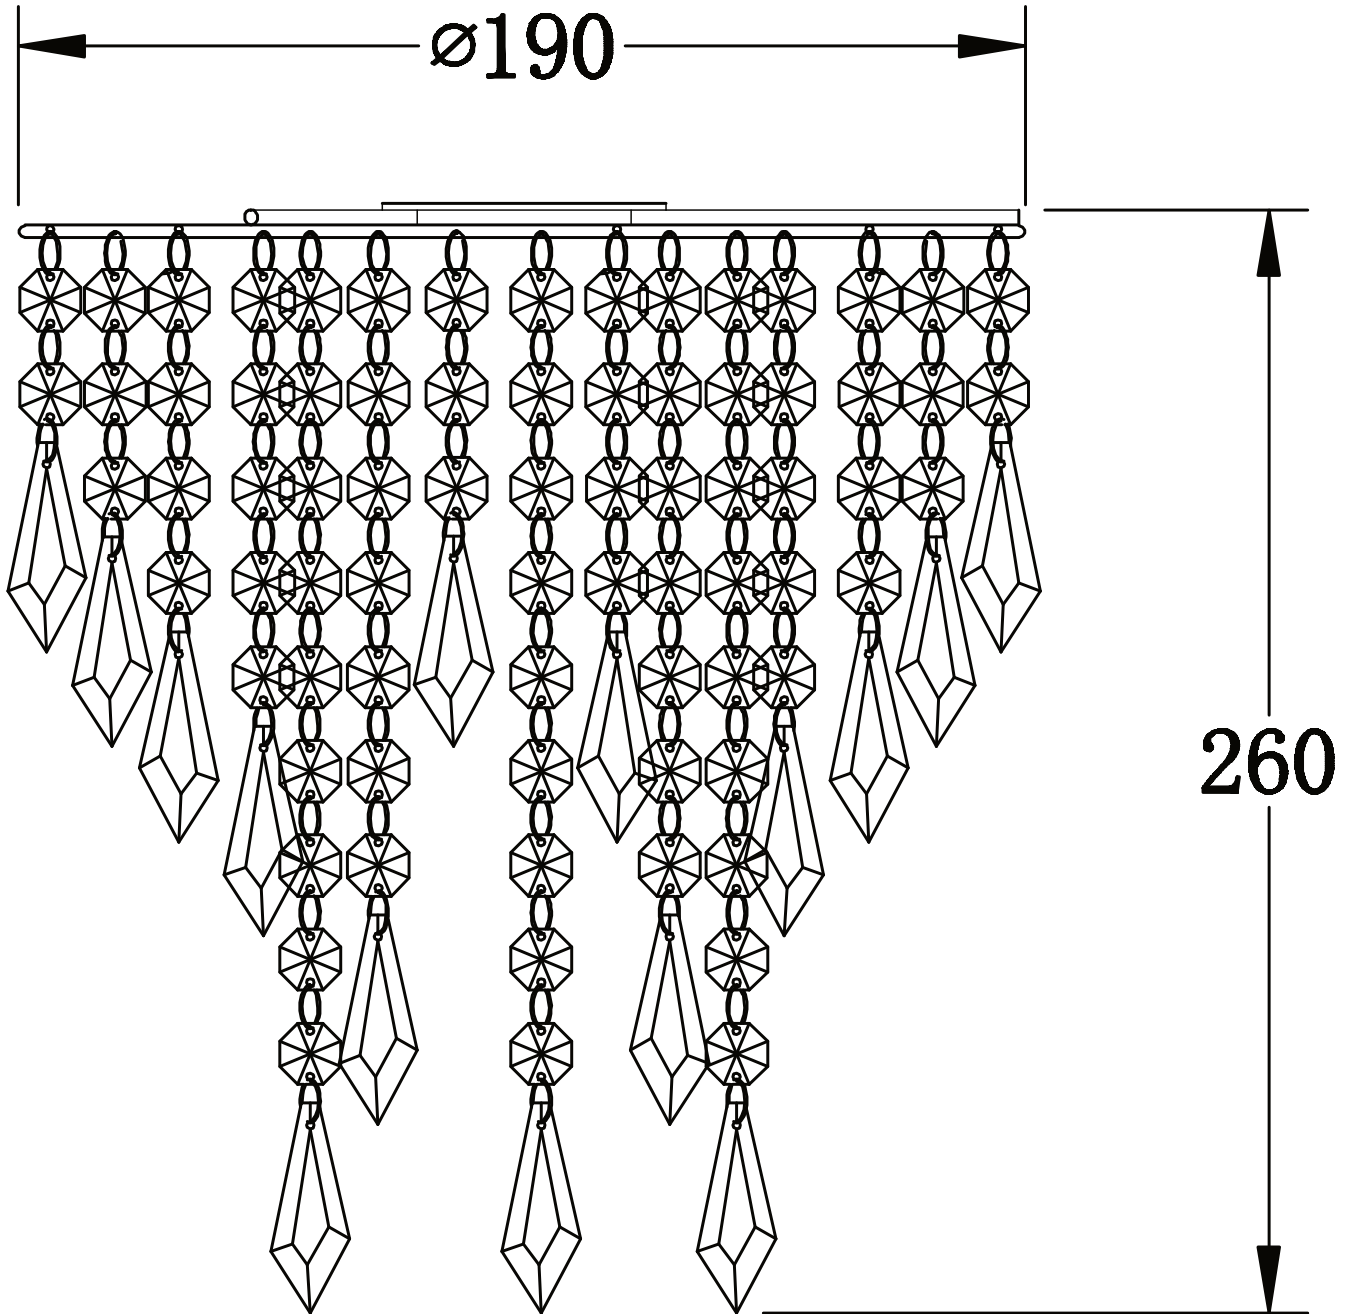

FCL-11493X2

Set of 2 Chrome & Clear Jewels Light Shades

CERTIFICATION

CONTACT

www.firstchoicelighting.co.uk

info@firstchoicelighting.co.uk

ISSUE DATE 01/09/2025

PAGE 2