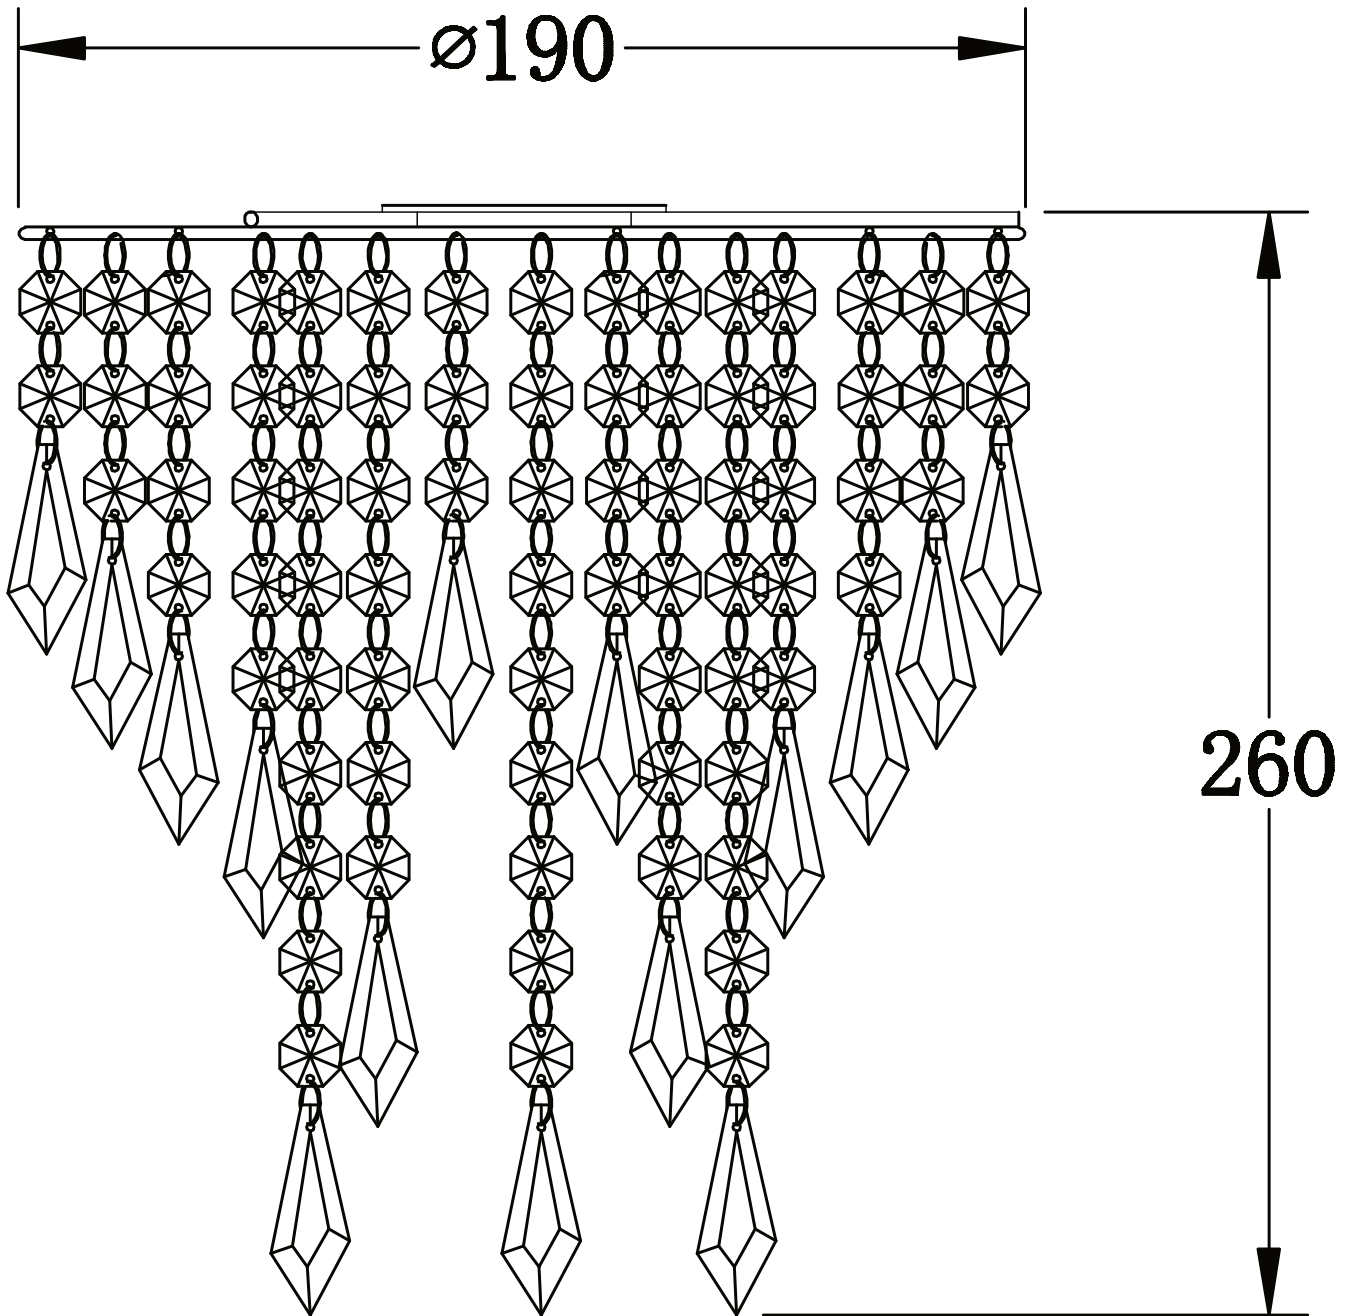

FCL-11494X2

Set of 2 Chrome & Pink Jewels Light Shades

CERTIFICATION

CONTACT

www.firstchoicelighting.co.uk

info@firstchoicelighting.co.uk

ISSUE DATE 01/09/2025

PAGE 2