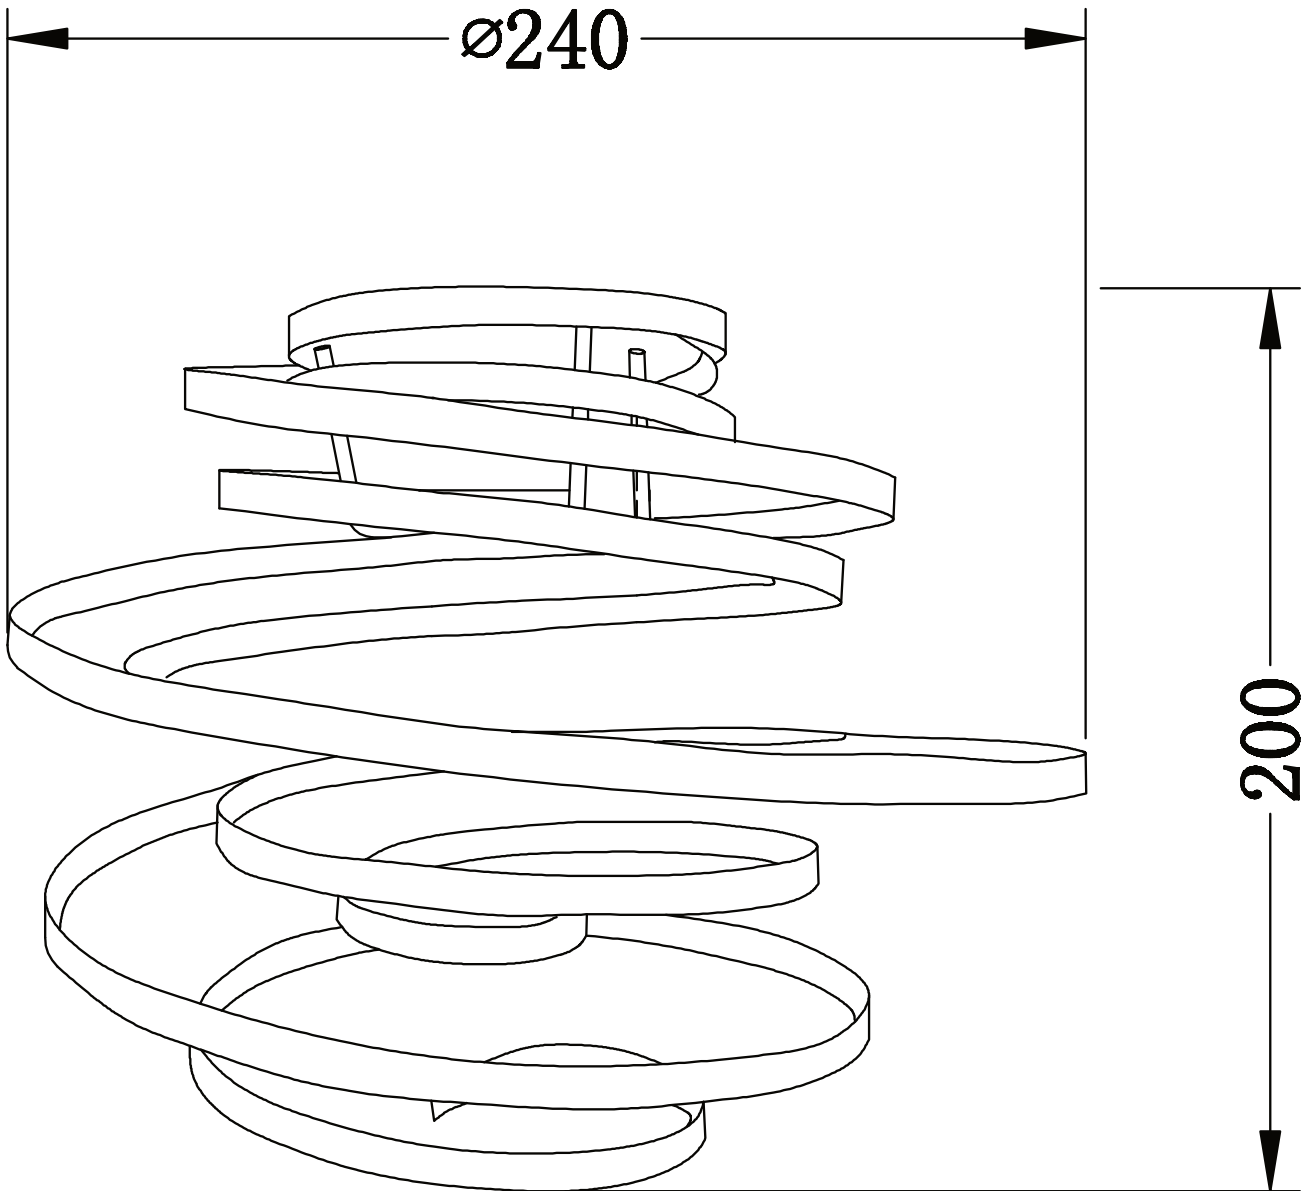

Set of 2 Black Metal Swirl Easy Fit Light Shades

LIGHT SOURCE DATA

- 2 x 40W Max B22 BC or E27 ES (required)
- Lamp direction - Indirect
- Lamp shape - Standard
- Dimmable
- Energy class: Not applicable

DIMENSION DATA

- Height 200mm
- Diameter 240mm

- Weight 0.50kg

SPECIFICATION

- Manufacturer warranty for 2 years from date of purchase
- Black paint
- IP20
- No
- 240V
- Assembly required? No
- UKCA Marking, Energy Efficient, Energy Saving

CERTIFICATION

CONTACT

www.firstchoicelighting.co.uk

info@firstchoicelighting.co.uk

FCL-11497X2

Set of 2 Black Metal Swirl Easy Fit Light Shades

CERTIFICATION

CONTACT