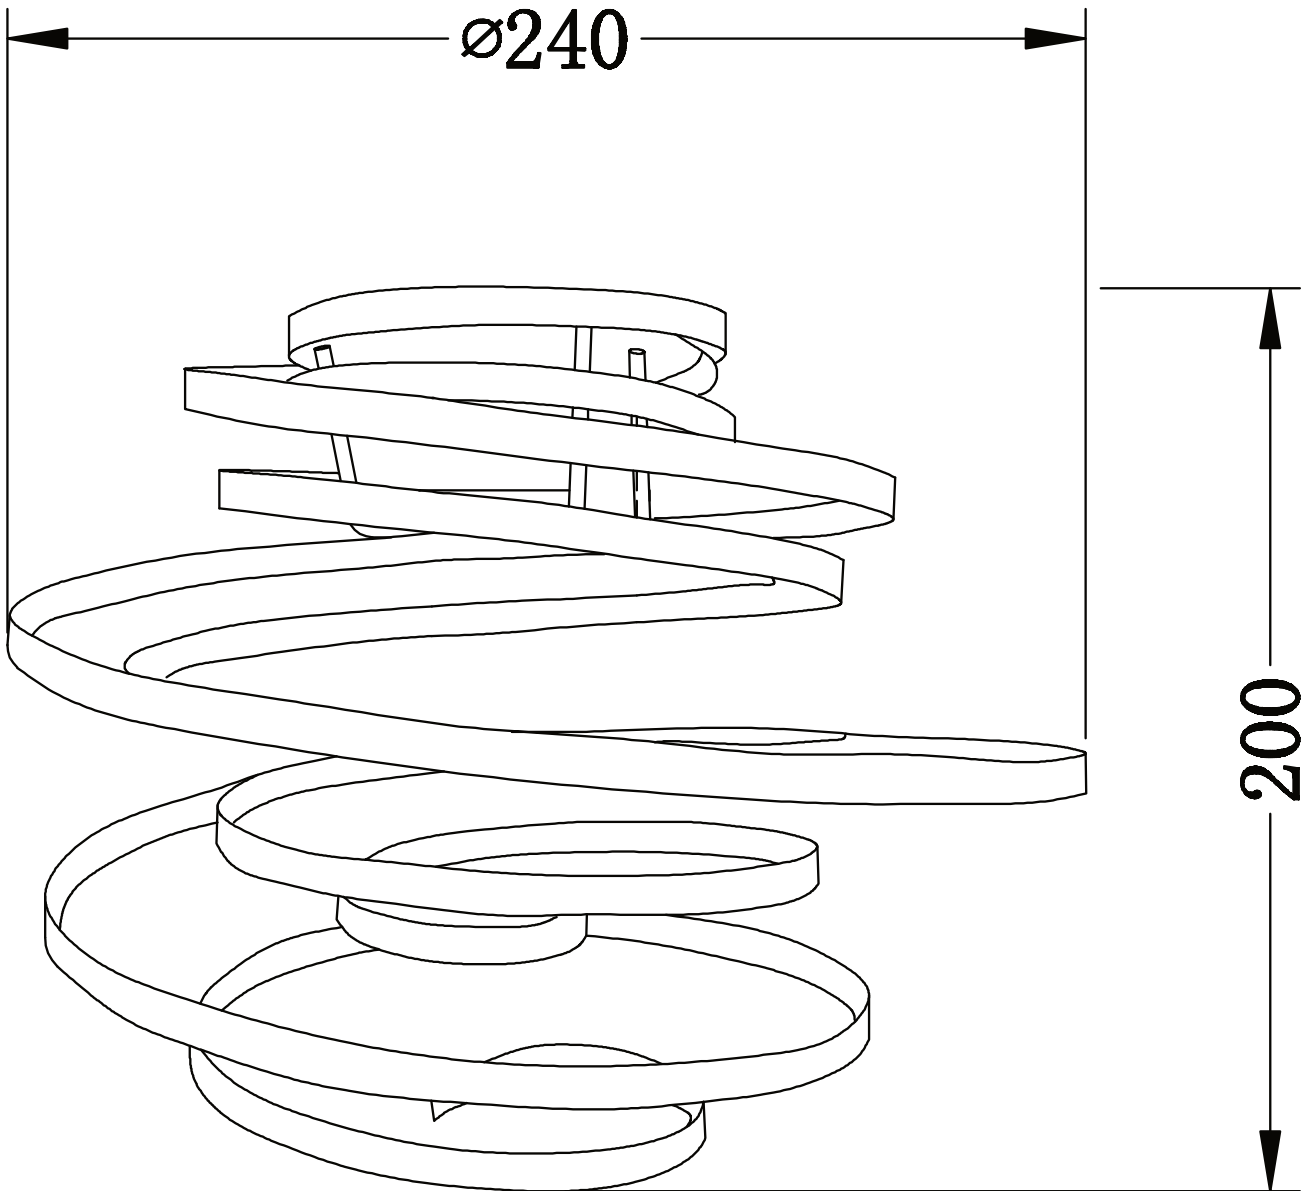

FCL-11498X2

Set of 2 White Metal Swirl Easy Fit Light Shades

CERTIFICATION

CONTACT

www.firstchoicelighting.co.uk

info@firstchoicelighting.co.uk