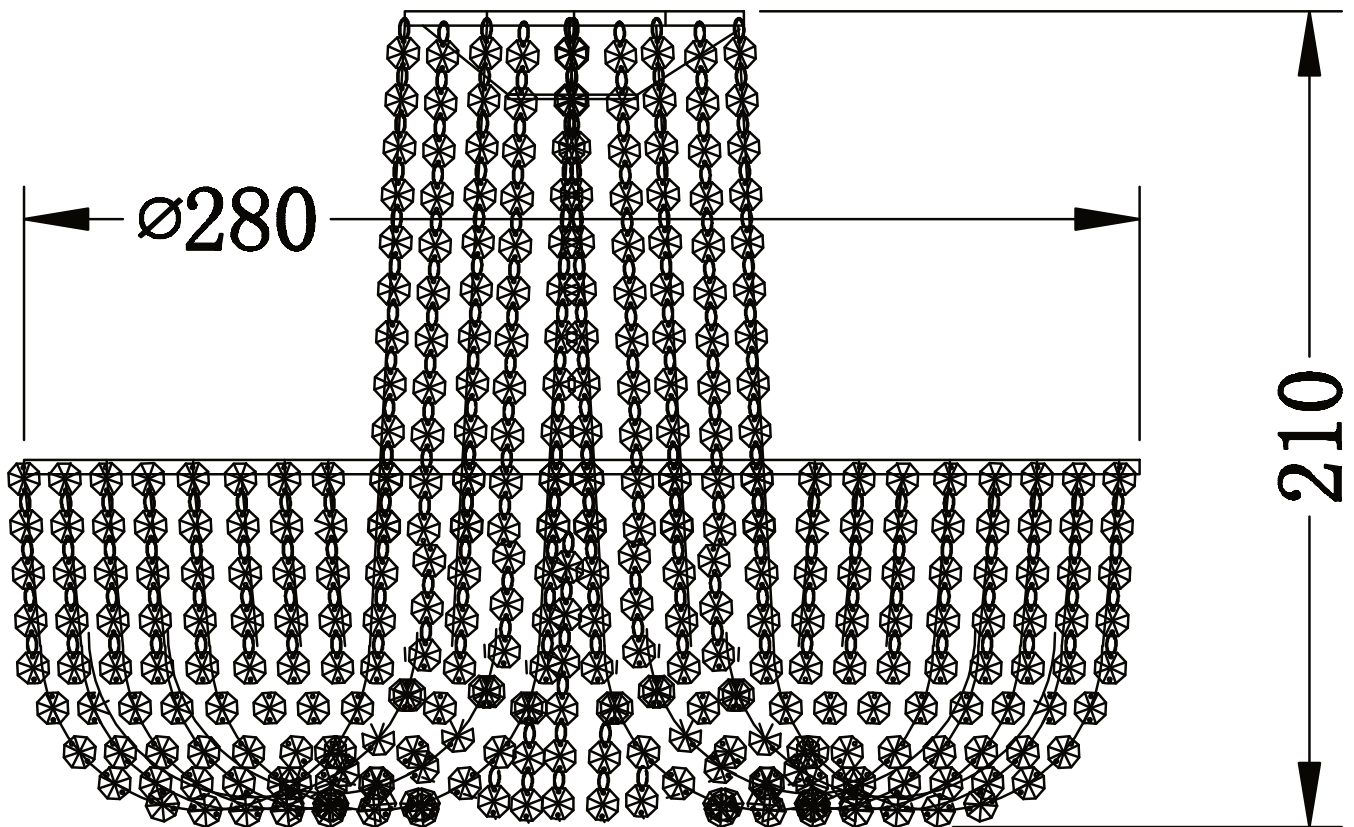

FCL-11502X2

Set of 2 Jewelled Easy Fit Light Shades

CERTIFICATION

CONTACT

www.firstchoicelighting.co.uk

info@firstchoicelighting.co.uk

ISSUE DATE 01/09/2025

PAGE 2