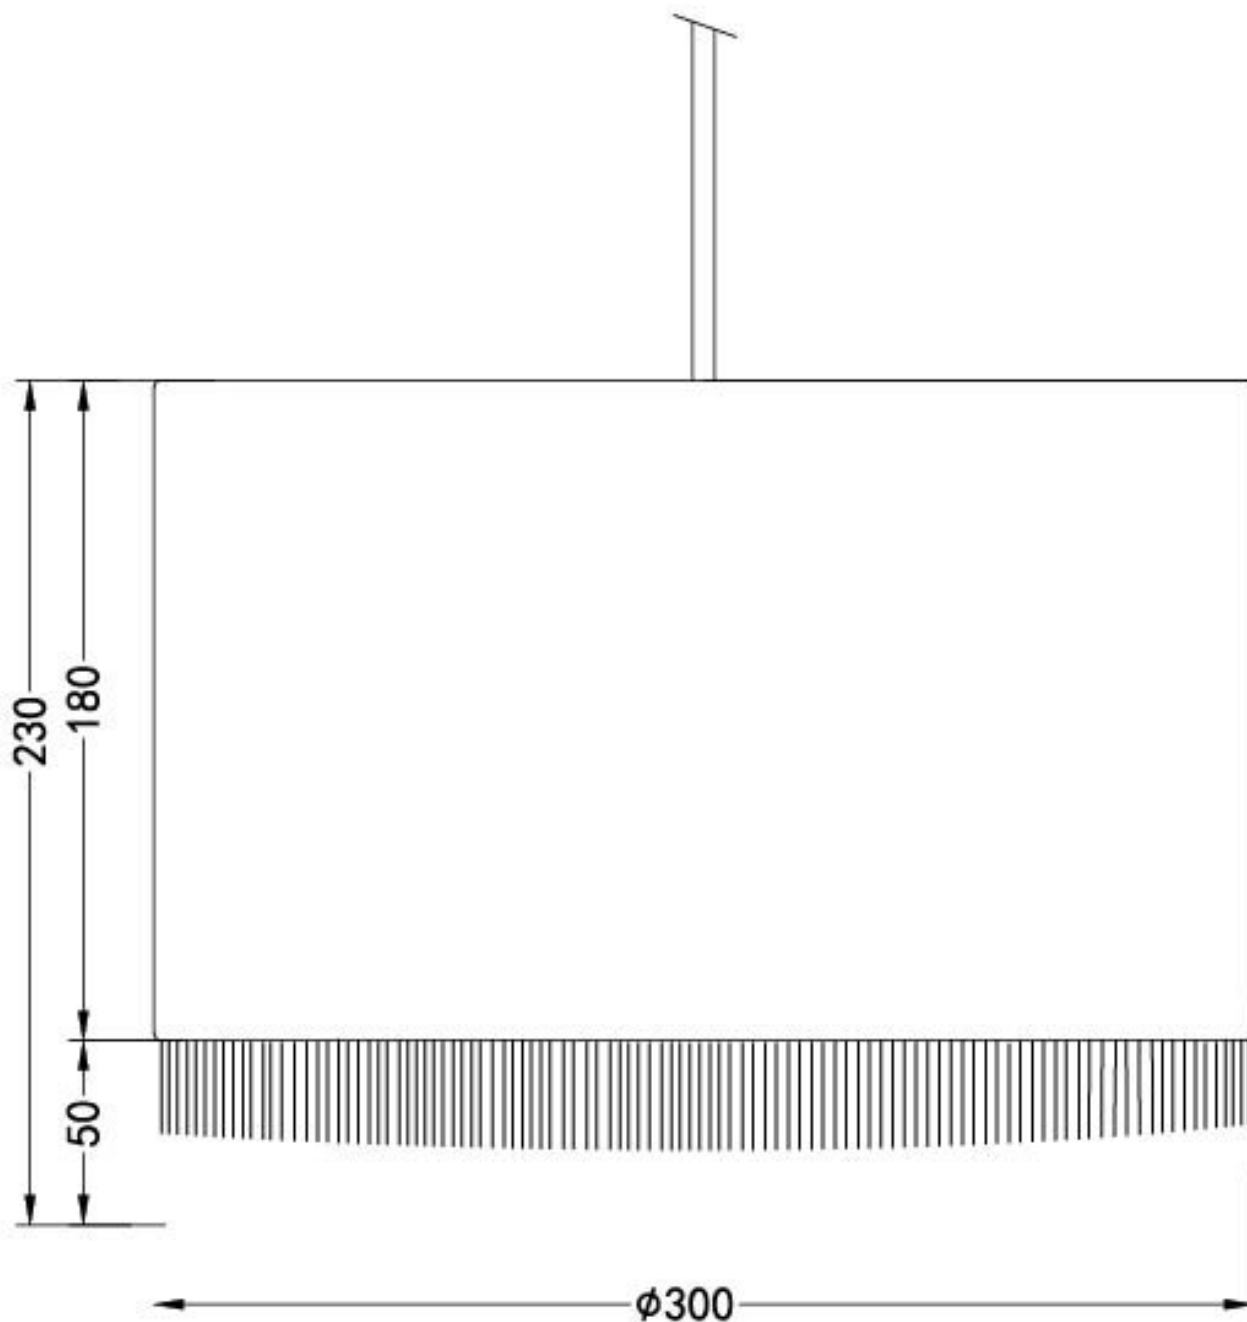

Set of 2 Navy Velvet With Chrome Inner Tassled Light Shades

LIGHT SOURCE DATA

- 2 x 60W Max B22 BC or E27 ES (required)
- Lamp direction - Indirect
- Lamp shape - Standard
- Dimmable
- Energy class: Not applicable

DIMENSION DATA

- Height 230mm
- Diameter 300mm

- Weight 0.33kg

SPECIFICATION

- Manufacturer warranty for 2 years from date of purchase
- Navy velvet with chrome inner detail
- IP20
- No
- 240V
- Assembly required? No
- UKCA Marking, Energy Efficient, Energy Saving

CERTIFICATION

CONTACT

www.firstchoicelighting.co.uk

info@firstchoicelighting.co.uk

FCL-11529X2

Set of 2 Navy Velvet With Chrome Inner Tassled Light Shades

CERTIFICATION

CONTACT