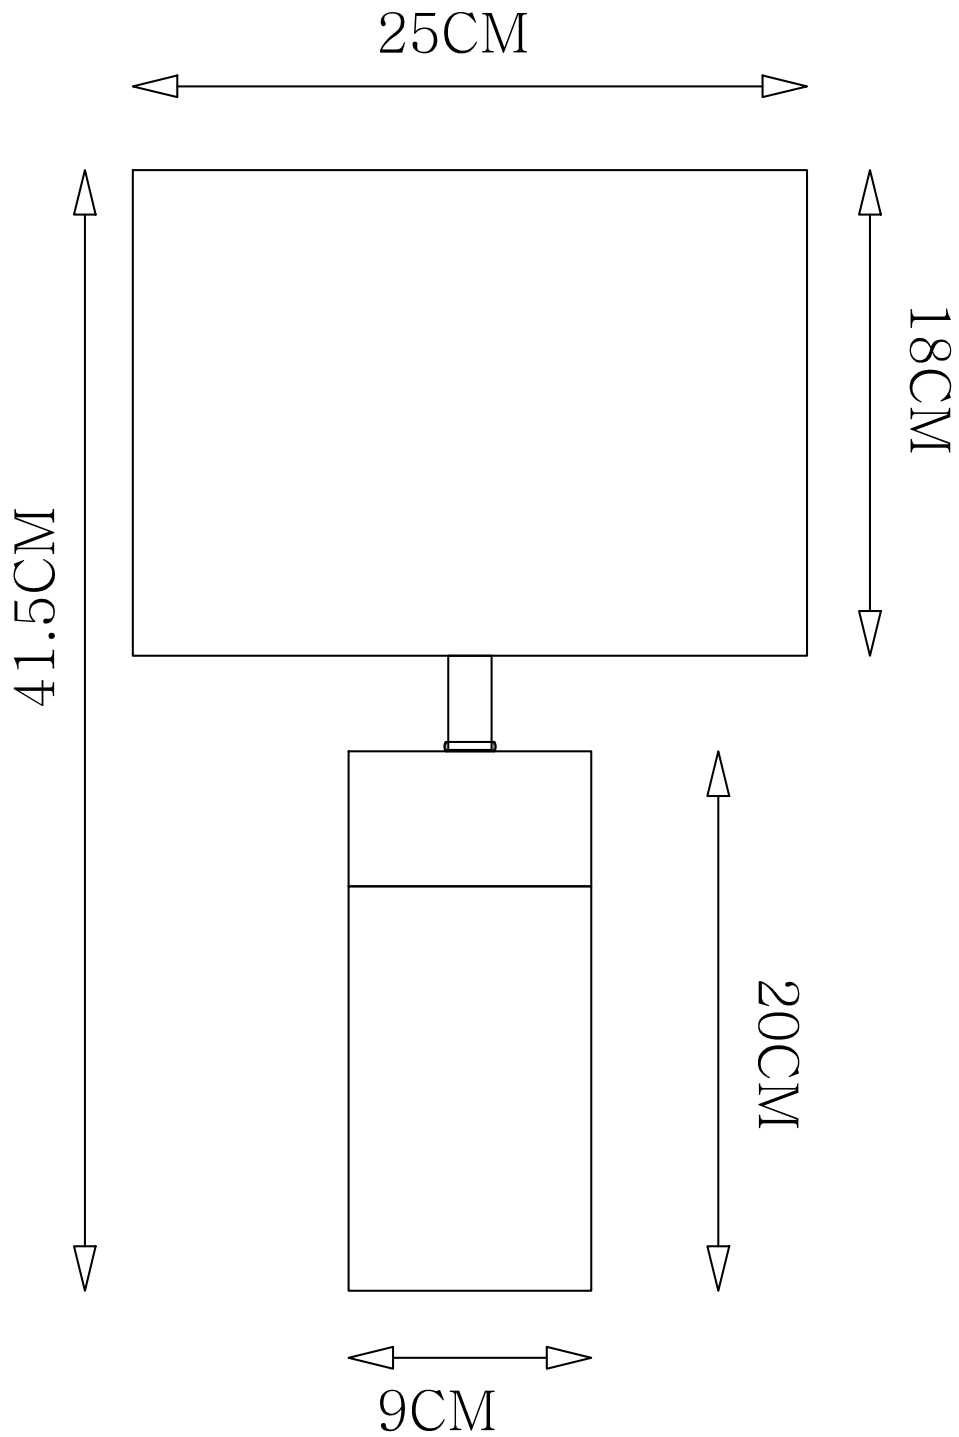

CERTIFICATION

CONTACT

www.firstchoicelighting.co.uk

info@firstchoicelighting.co.uk