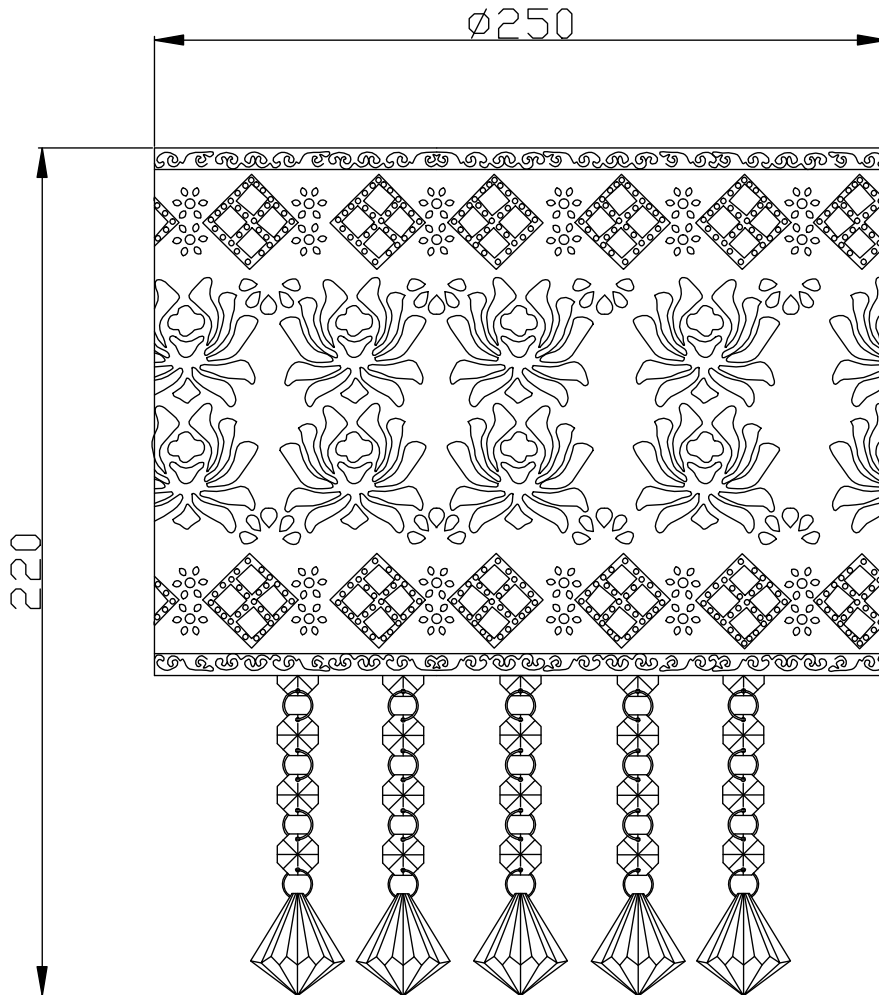

Set of 2 Gold Cut Out Jewelled Easy Fit Light Shades

LIGHT SOURCE DATA

- 2 x 60W Max B22 BC or E27 ES (required)
- Lamp direction - Indirect
- Lamp shape - Standard
- Dimmable
- Energy class: Not applicable

DIMENSION DATA

- Height 220mm
- Diameter 250mm

- Weight 0.68kg

SPECIFICATION

- Manufacturer warranty for 2 years from date of purchase
- Polished gold plate with clear acrylic detail
- IP20
- No
- 240V
- Assembly required? No
- UKCA Marking, Energy Efficient, Energy Saving

CERTIFICATION

CONTACT

www.firstchoicelighting.co.uk

info@firstchoicelighting.co.uk

FCL-11604X2

Set of 2 Gold Cut Out Jewelled Easy Fit Light Shades

CERTIFICATION

CONTACT