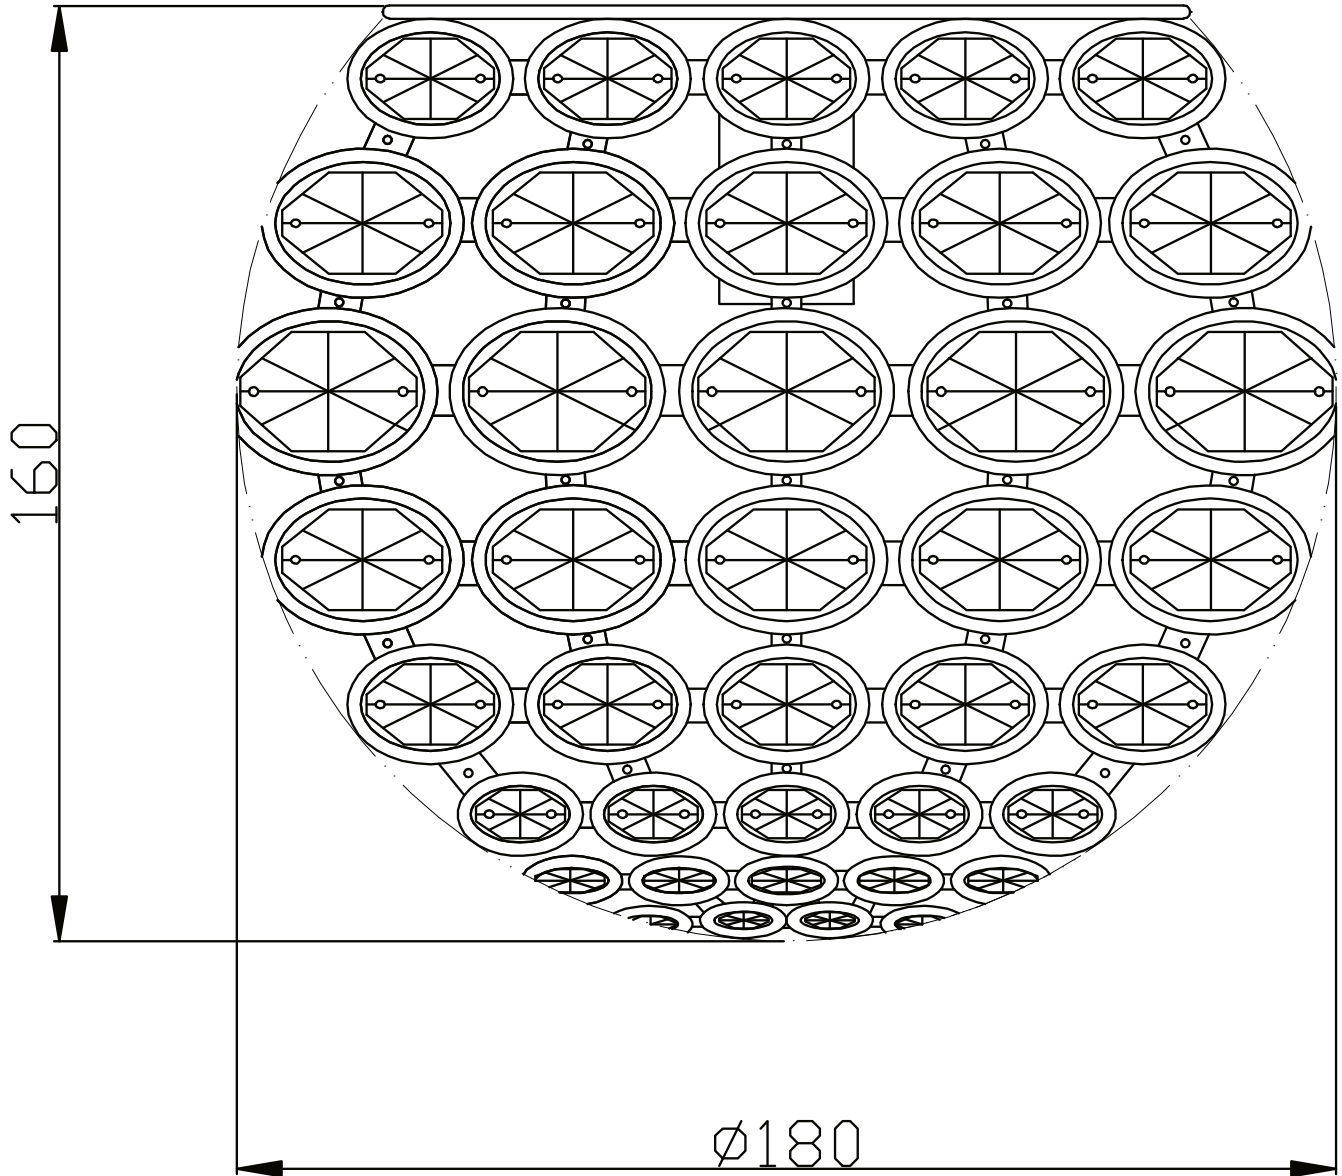

FCL-11606X2

Set of 2 Clear Jewelled Globe Light Shades

CERTIFICATION

CONTACT

www.firstchoicelighting.co.uk

info@firstchoicelighting.co.uk

ISSUE DATE 01/09/2025

PAGE 2