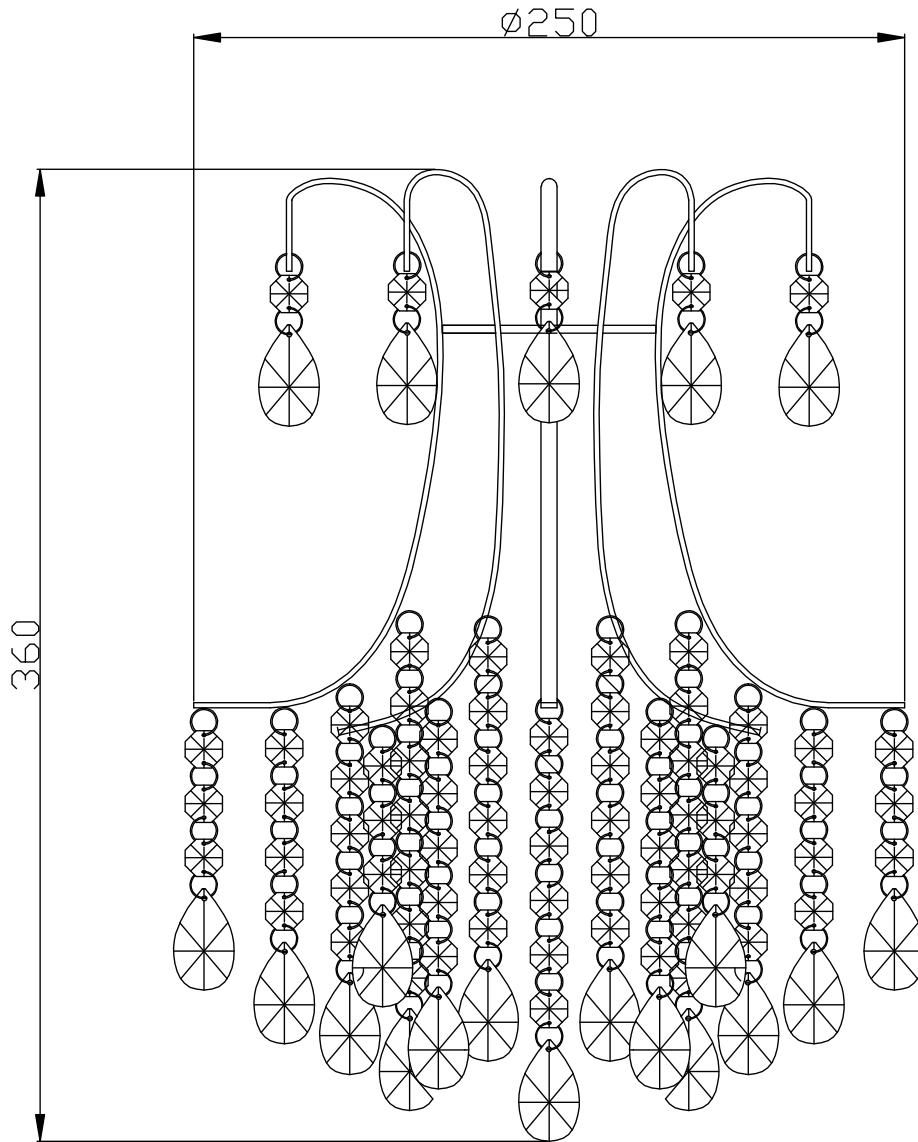

Set of 2 Chandelier Style Easy Fit Ceiling Light Shades

LIGHT SOURCE DATA

- 2 x 60W Max B22 BC or E27 ES (required)
- Lamp direction - Indirect
- Lamp shape - Standard
- Dimmable
- Energy class: Not applicable

DIMENSION DATA

- Height 360mm
- Diameter 250mm

- Weight 0.75kg

SPECIFICATION

- Manufacturer warranty for 2 years from date of purchase
- Clear acrylic with polished chrome plate detail
- IP20
- No
- 240V
- Assembly required? No
- UKCA Marking, Energy Efficient, Energy Saving

CERTIFICATION

CONTACT

www.firstchoicelighting.co.uk

info@firstchoicelighting.co.uk

FCL-11607X2

Set of 2 Chandelier Style Easy Fit Ceiling Light Shades

CERTIFICATION

CONTACT