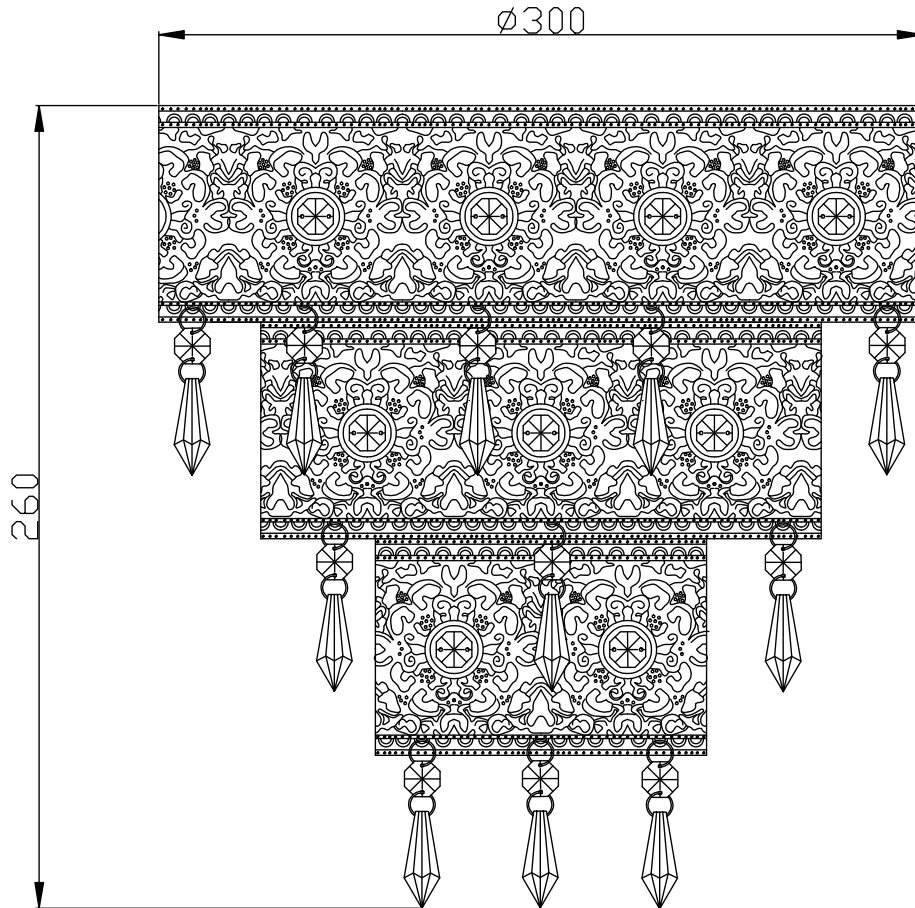

CERTIFICATION

CONTACT

www.firstchoicelighting.co.uk

info@firstchoicelighting.co.uk