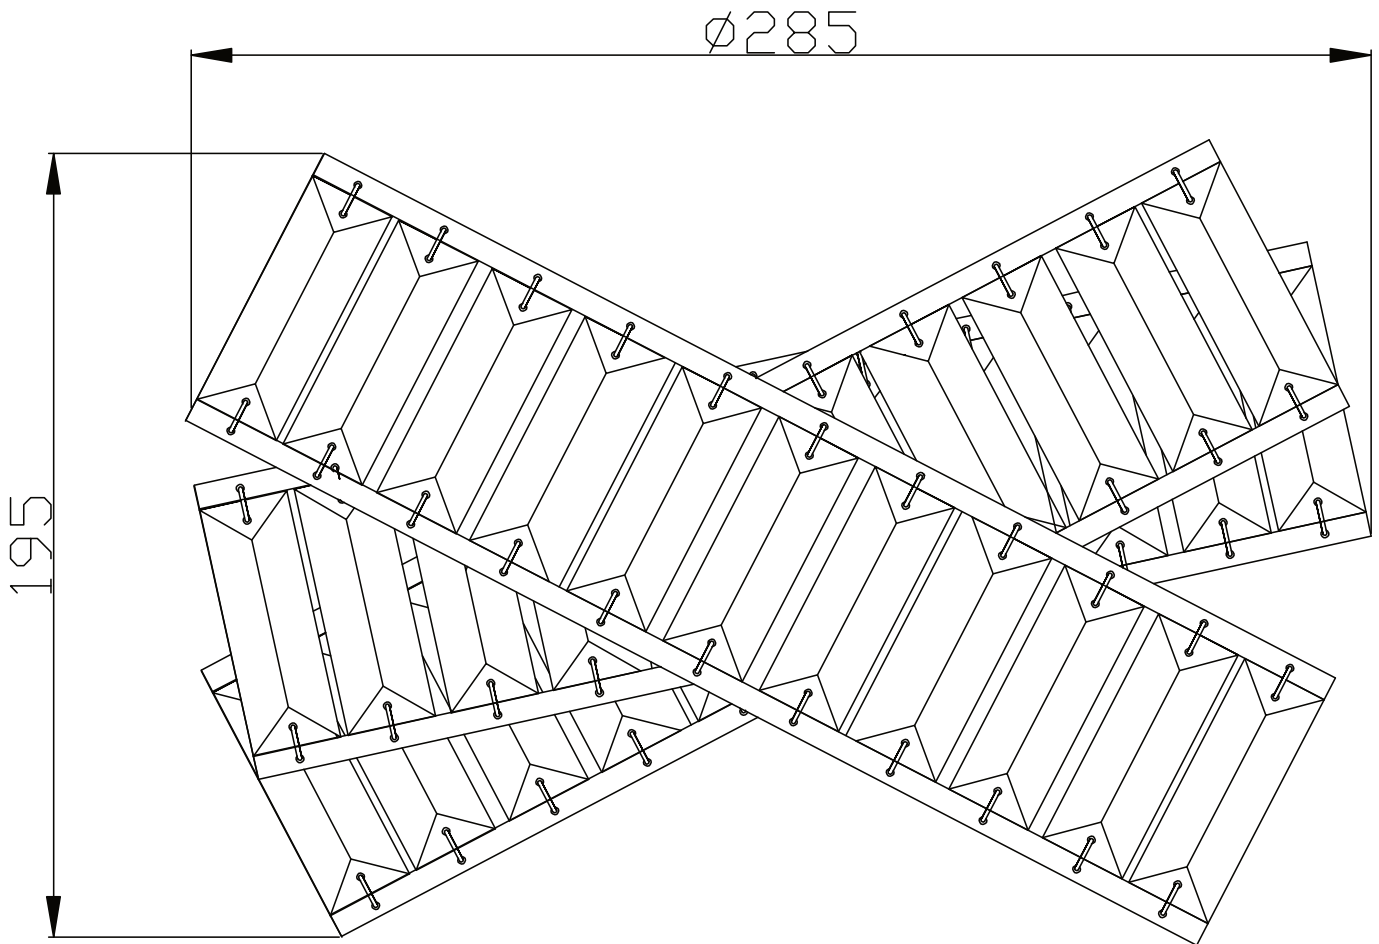

CERTIFICATION

CONTACT

www.firstchoicelighting.co.uk

info@firstchoicelighting.co.uk