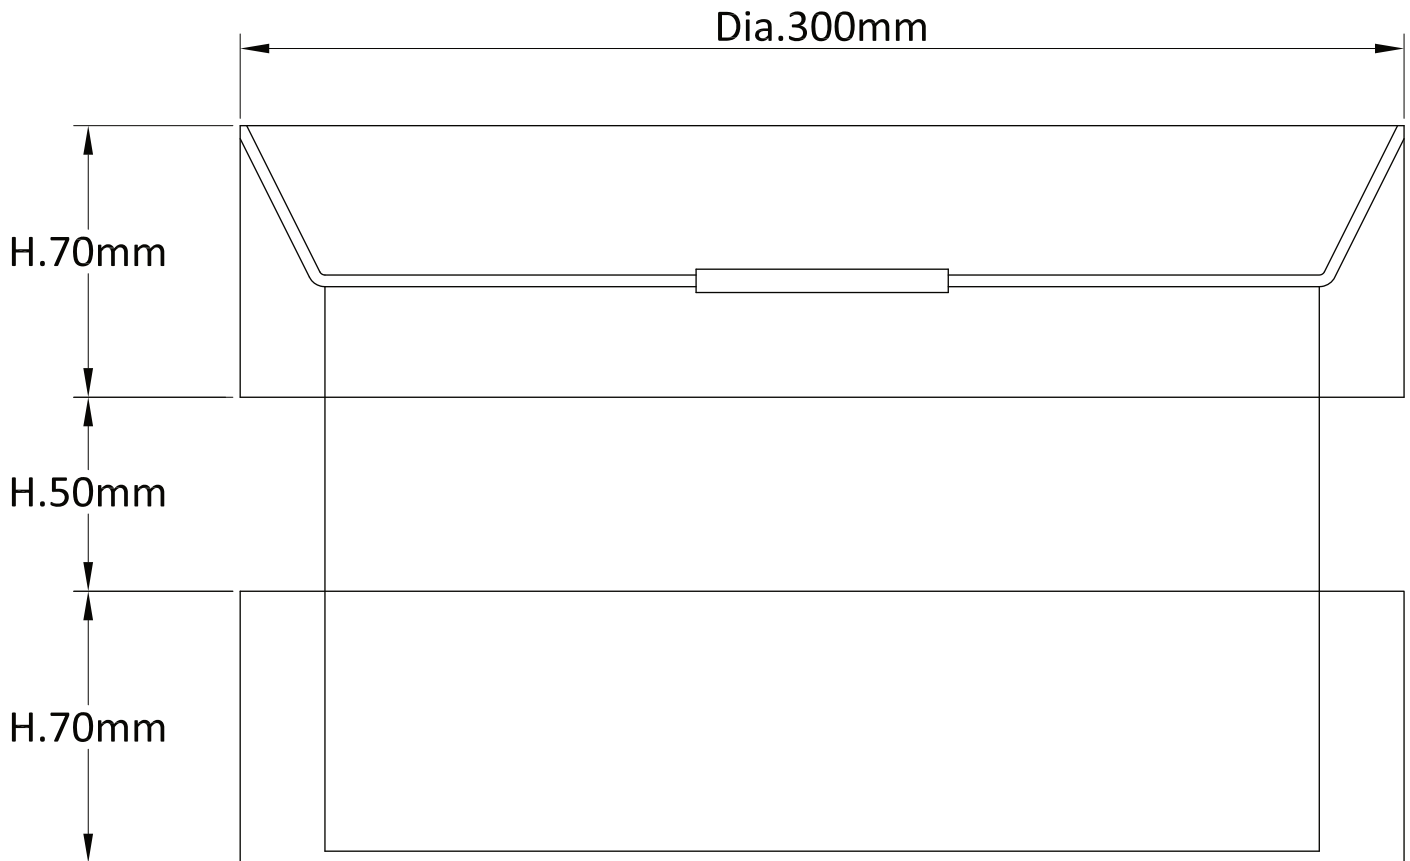

Pair of Teal Layered Easy Fit Light Shades

LIGHT SOURCE DATA

- 2 x 60W Max B22 BC or E27 ES (required)
- Lamp direction - Indirect
- Lamp shape - Standard
- Dimmable
- Energy class: Not applicable

DIMENSION DATA

- Height 190mm
- Diameter 300mm

- Weight 0.71kg

SPECIFICATION

- Manufacturer warranty for 2 years from date of purchase
- Teal cotton
- IP20
- No
- 240V
- Assembly required? No
- UKCA Marking, Energy Efficient, Energy Saving

CERTIFICATION

CONTACT

www.firstchoicelighting.co.uk

info@firstchoicelighting.co.uk

FCL-11671X2

Pair of Teal Layered Easy Fit Light Shades

CERTIFICATION

CONTACT