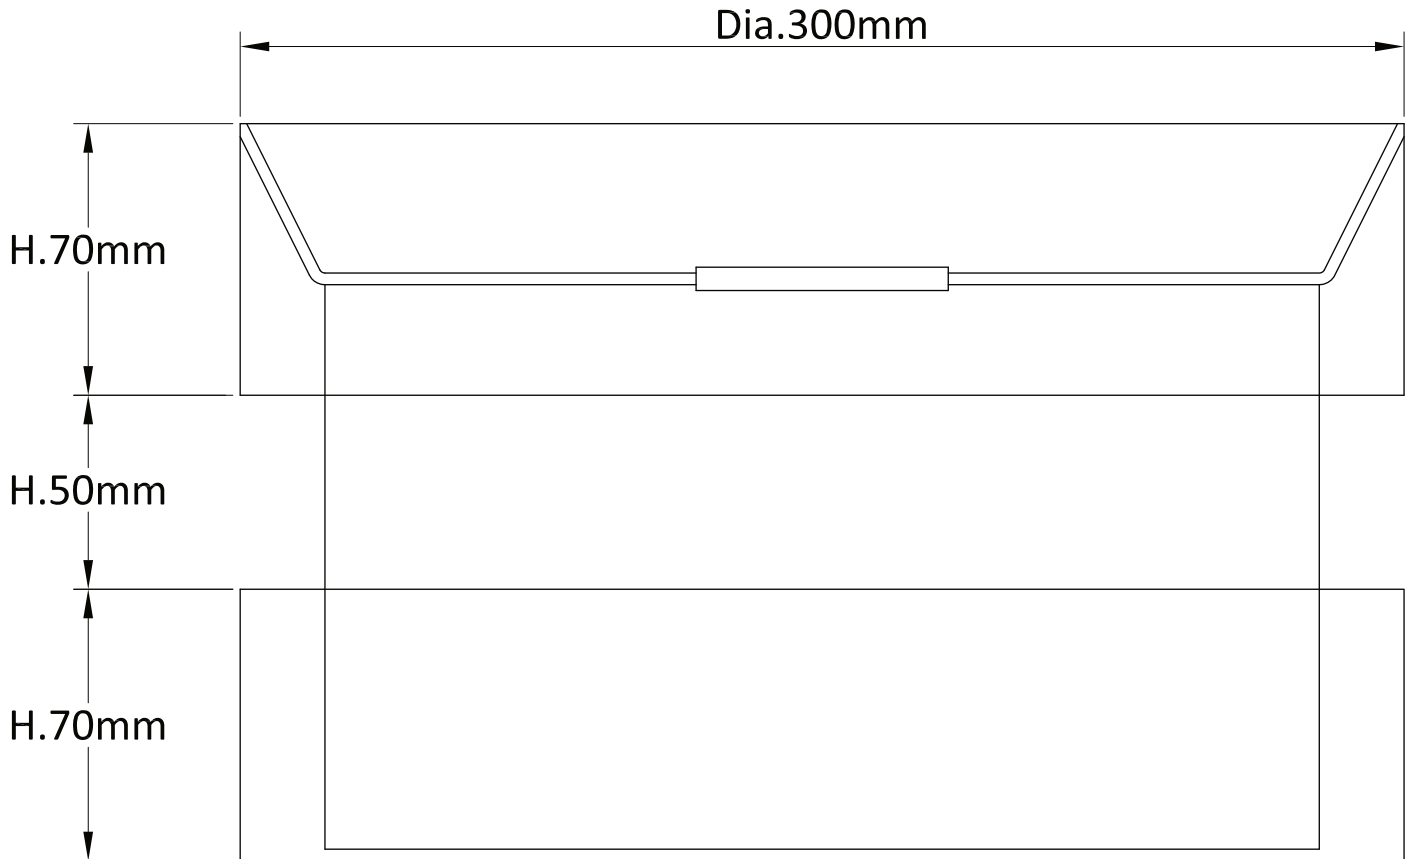

Pair of White Layered Easy Fit Light Shades

LIGHT SOURCE DATA

- 2 x 60W Max B22 BC or E27 ES (required)
- Lamp direction - Indirect
- Lamp shape - Standard
- Dimmable
- Energy class: Not applicable

DIMENSION DATA

- Height 190mm
- Diameter 300mm

- Weight 0.71kg

SPECIFICATION

- Manufacturer warranty for 2 years from date of purchase
- White cotton
- IP20
- No
- 240V
- Assembly required? No
- UKCA Marking, Energy Efficient, Energy Saving

CERTIFICATION

CONTACT

www.firstchoicelighting.co.uk

info@firstchoicelighting.co.uk

FCL-11672X2

Pair of White Layered Easy Fit Light Shades

CERTIFICATION

CONTACT