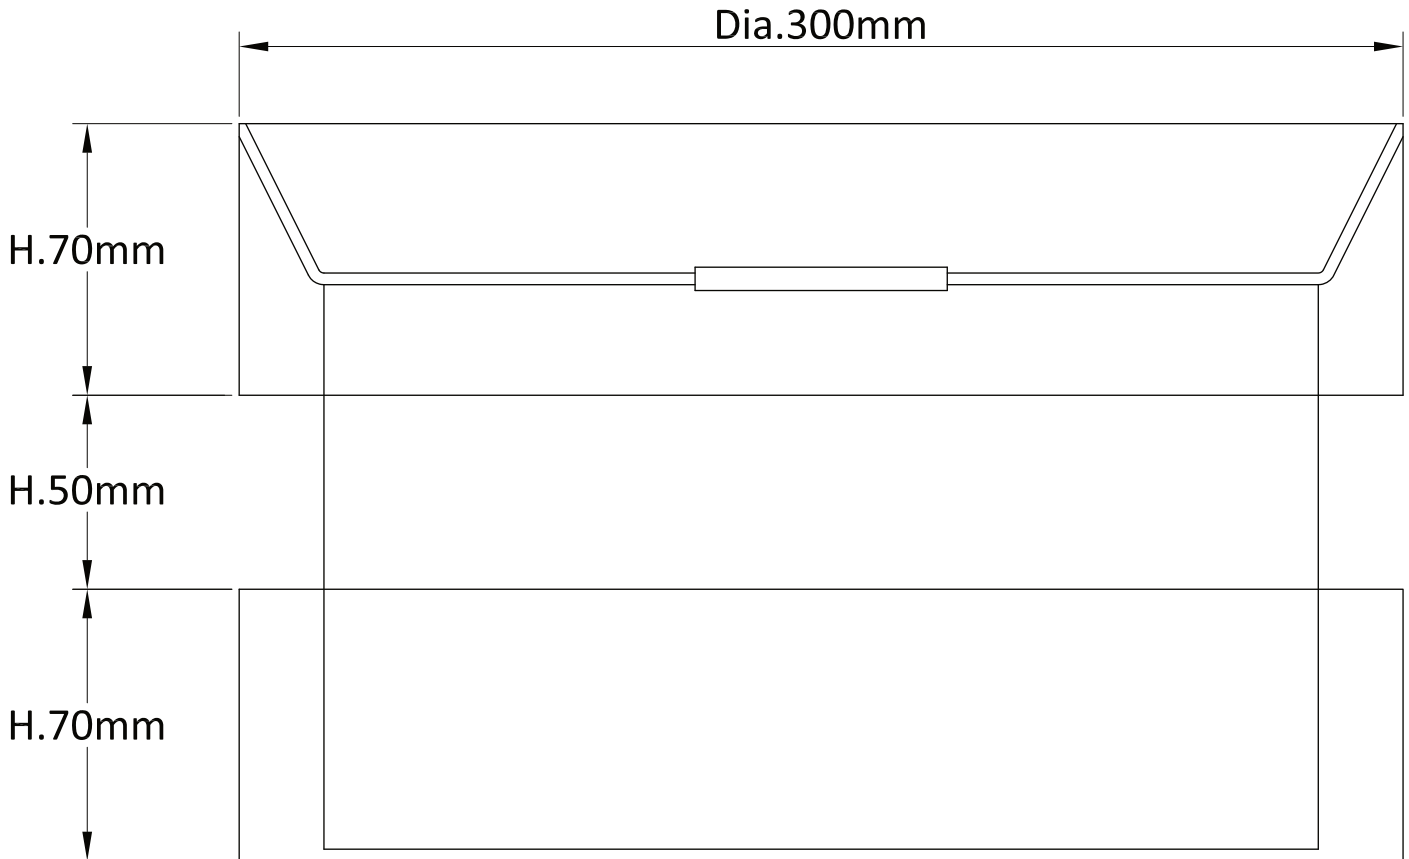

Pair of Light Grey Layered Easy Fit Light Shades

LIGHT SOURCE DATA

- 2 x 60W Max B22 BC or E27 ES (required)
- Lamp direction - Indirect
- Lamp shape - Standard
- Dimmable
- Energy class: Not applicable

DIMENSION DATA

- Height 190mm
- Diameter 300mm
- Weight 0.71kg

SPECIFICATION

- Manufacturer warranty for 2 years from date of purchase
- Light grey cotton
- IP20
- No
- 240V
- Assembly required? No
- UKCA Marking, Energy Efficient, Energy Saving

CERTIFICATION

CONTACT

www.firstchoicelighting.co.uk

info@firstchoicelighting.co.uk

FCL-11673X2

Pair of Light Grey Layered Easy Fit Light Shades

CERTIFICATION

CONTACT