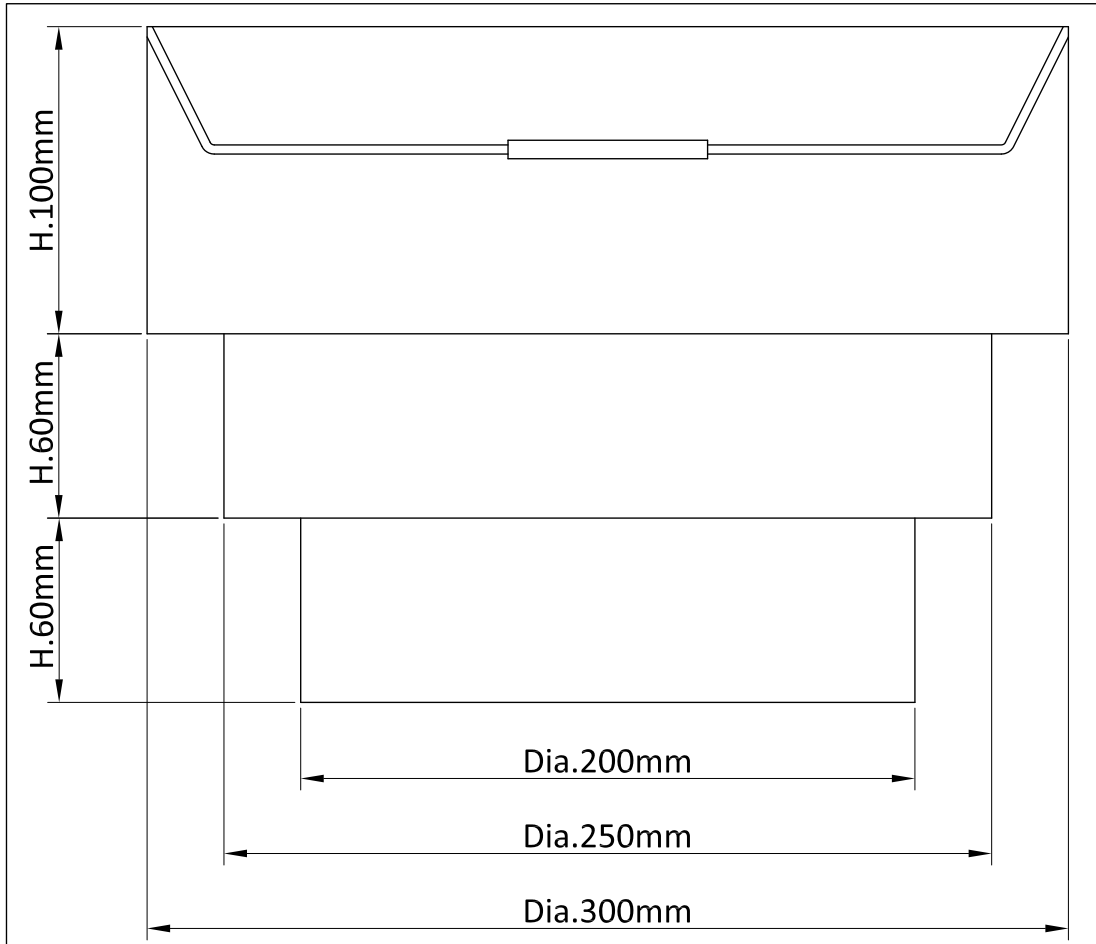

CERTIFICATION

CONTACT

www.firstchoicelighting.co.uk

info@firstchoicelighting.co.uk