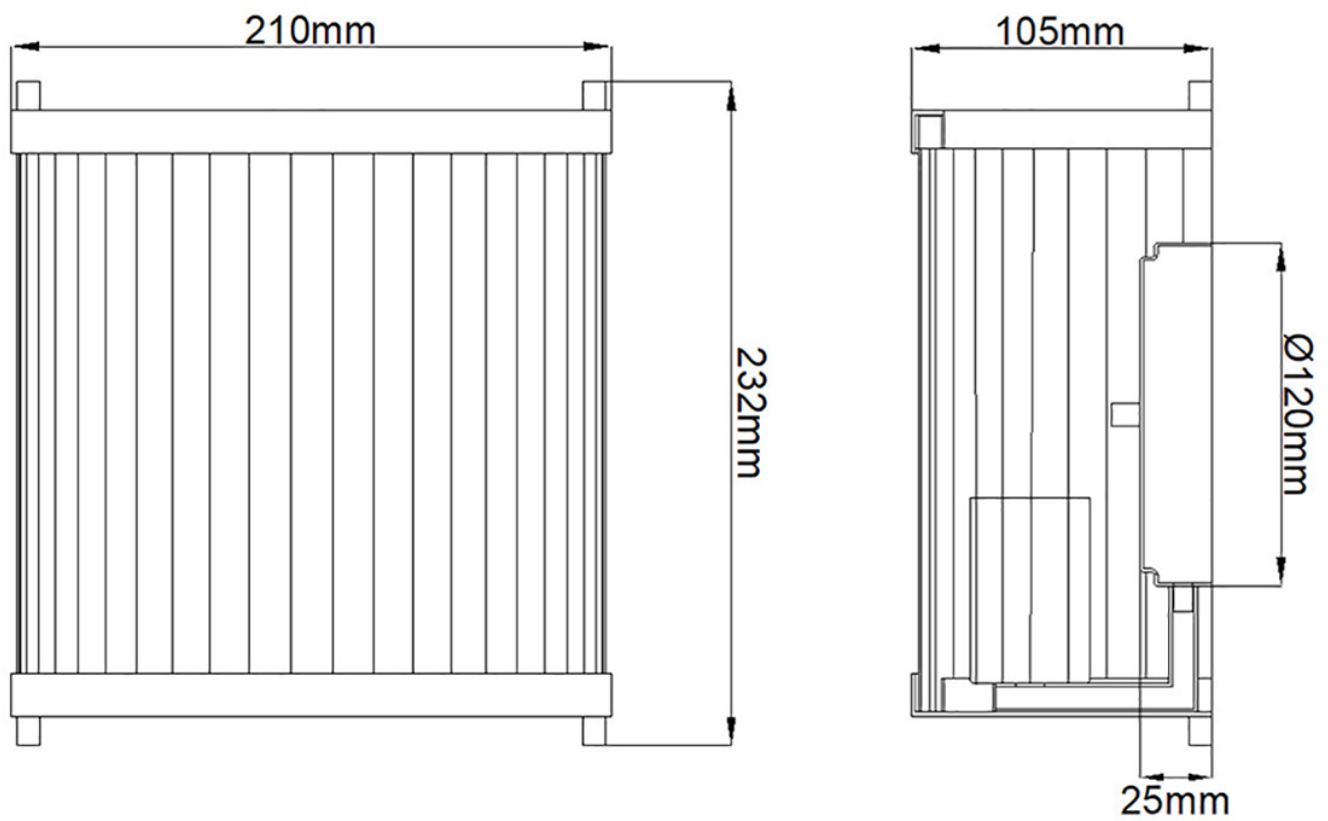

Elstead - Corona DL-CORONA1-WPN Wall Light

CONTACT