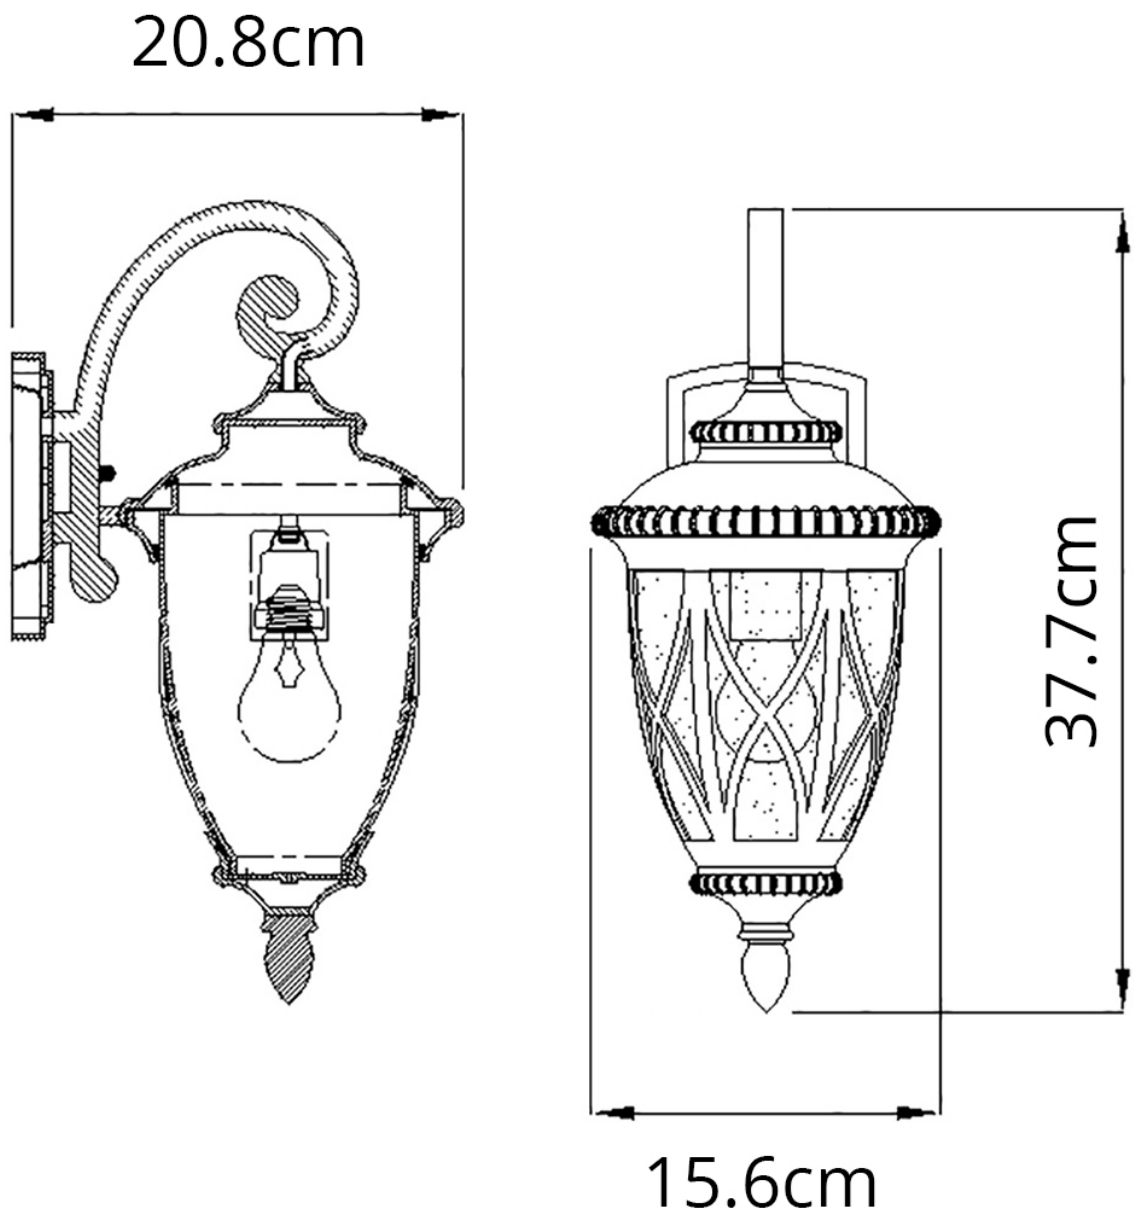

Elstead - Kichler - Admirals Cove KL-ADMIRALS-COVE-S Wall Lantern

CONTACT