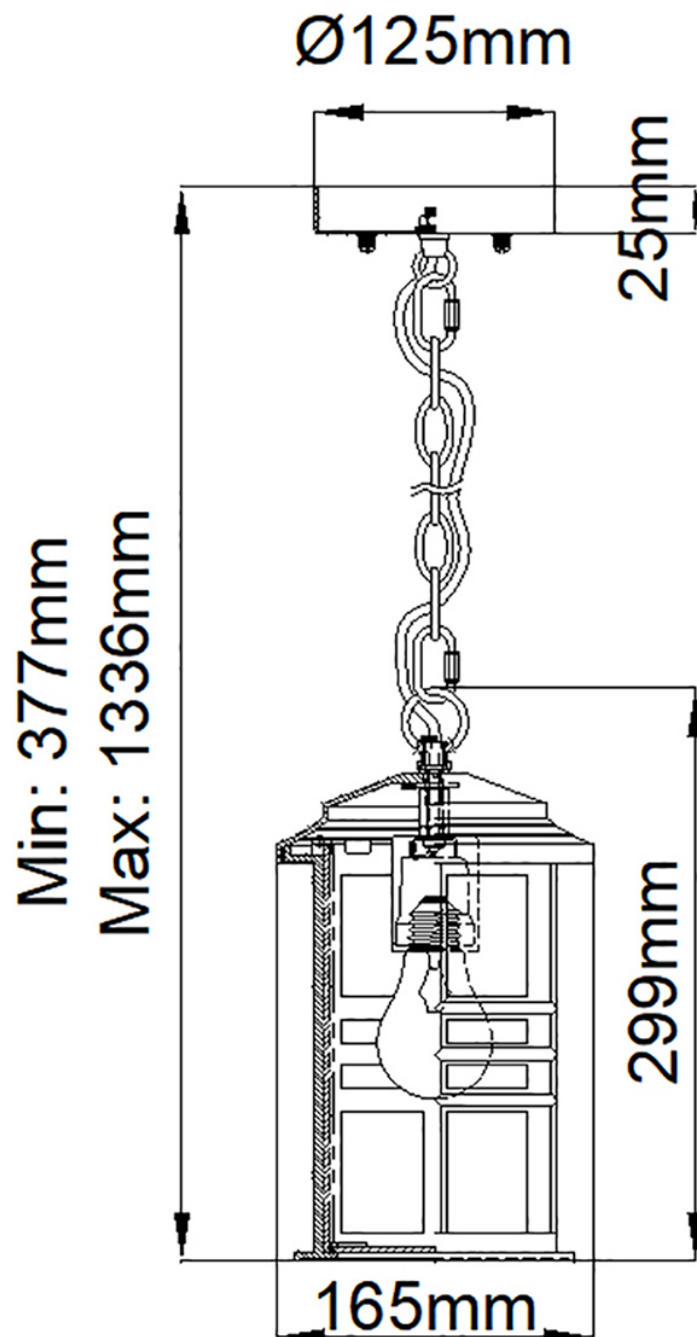

Elstead - Kichler - Beacon Square KL-BEACON-SQUARE8-OZ Chain Lantern

CONTACT