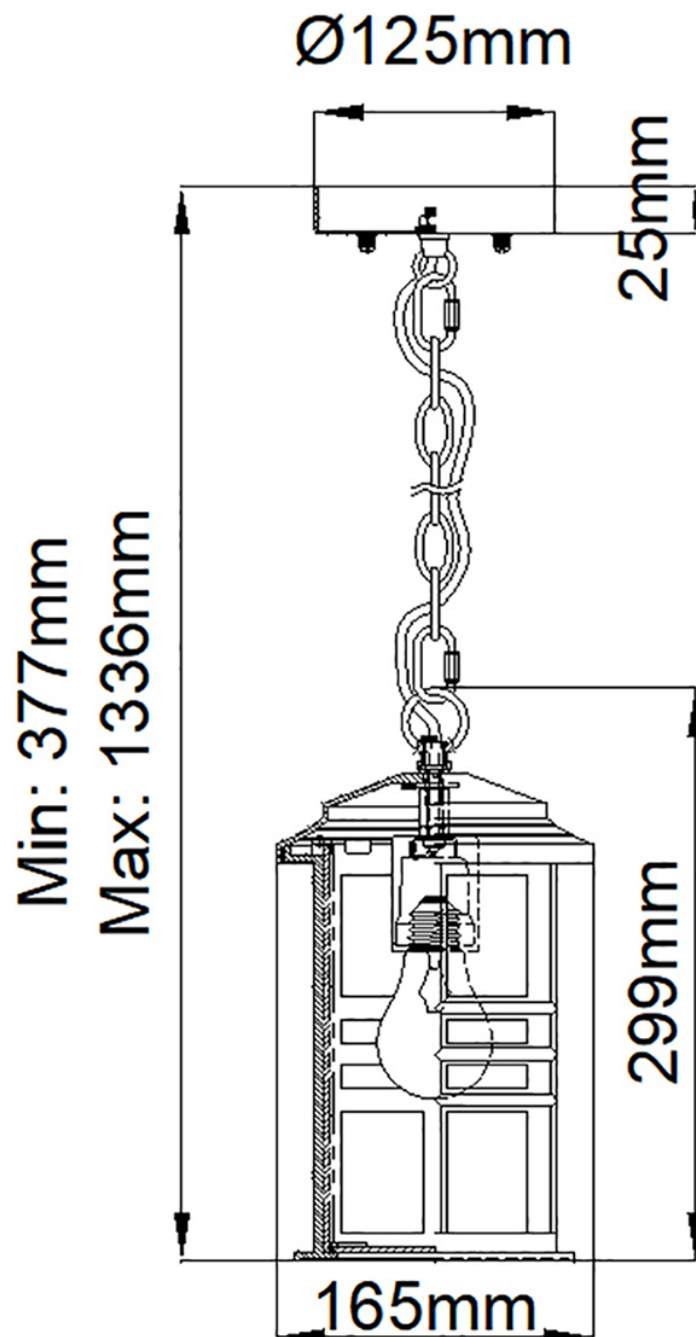

Elstead - Kichler - Beacon Square KL-BEACON-SQUARE8-WHT Chain Lantern

CONTACT