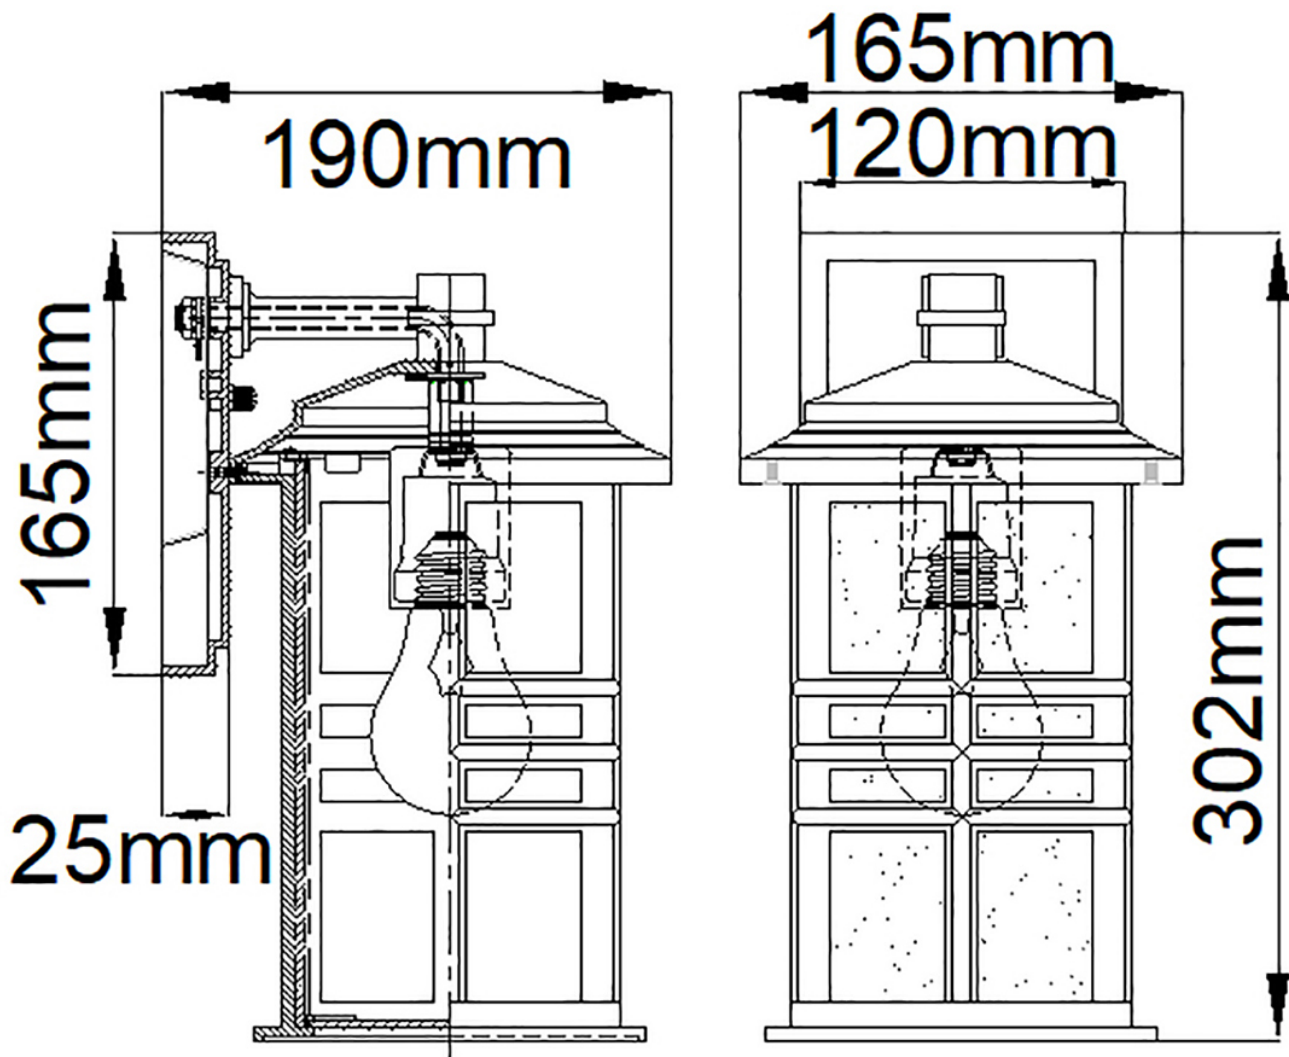

Elstead - Kichler - Beacon Square KL-BEACON-SQUARE-S-OZ Wall Lantern

CONTACT