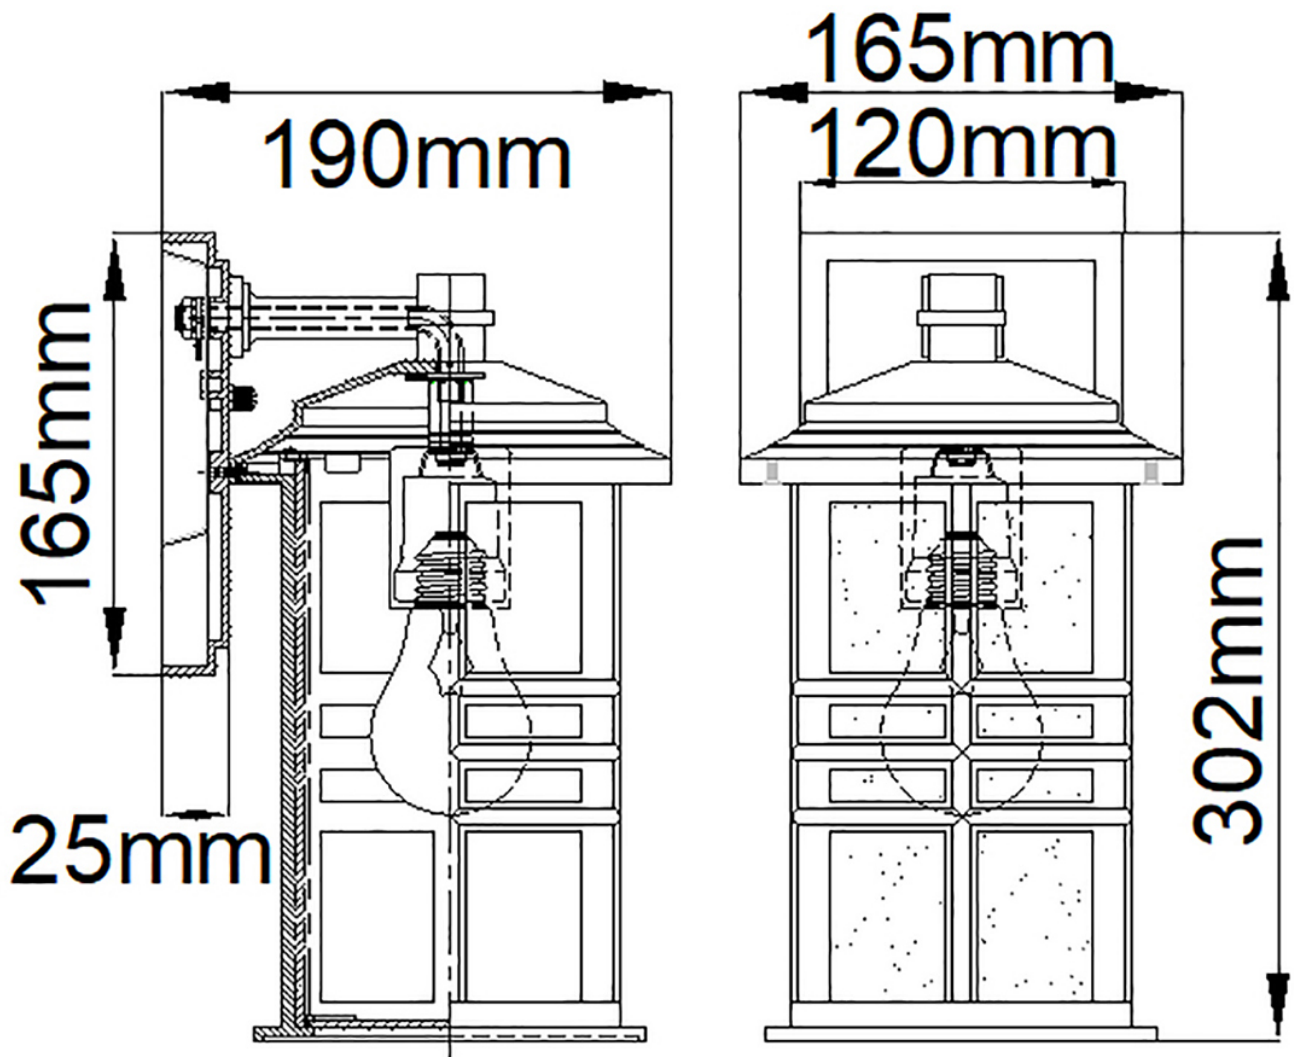

Elstead - Kichler - Beacon Square KL-BEACON-SQUARE-S-WHT Wall Lantern

CONTACT