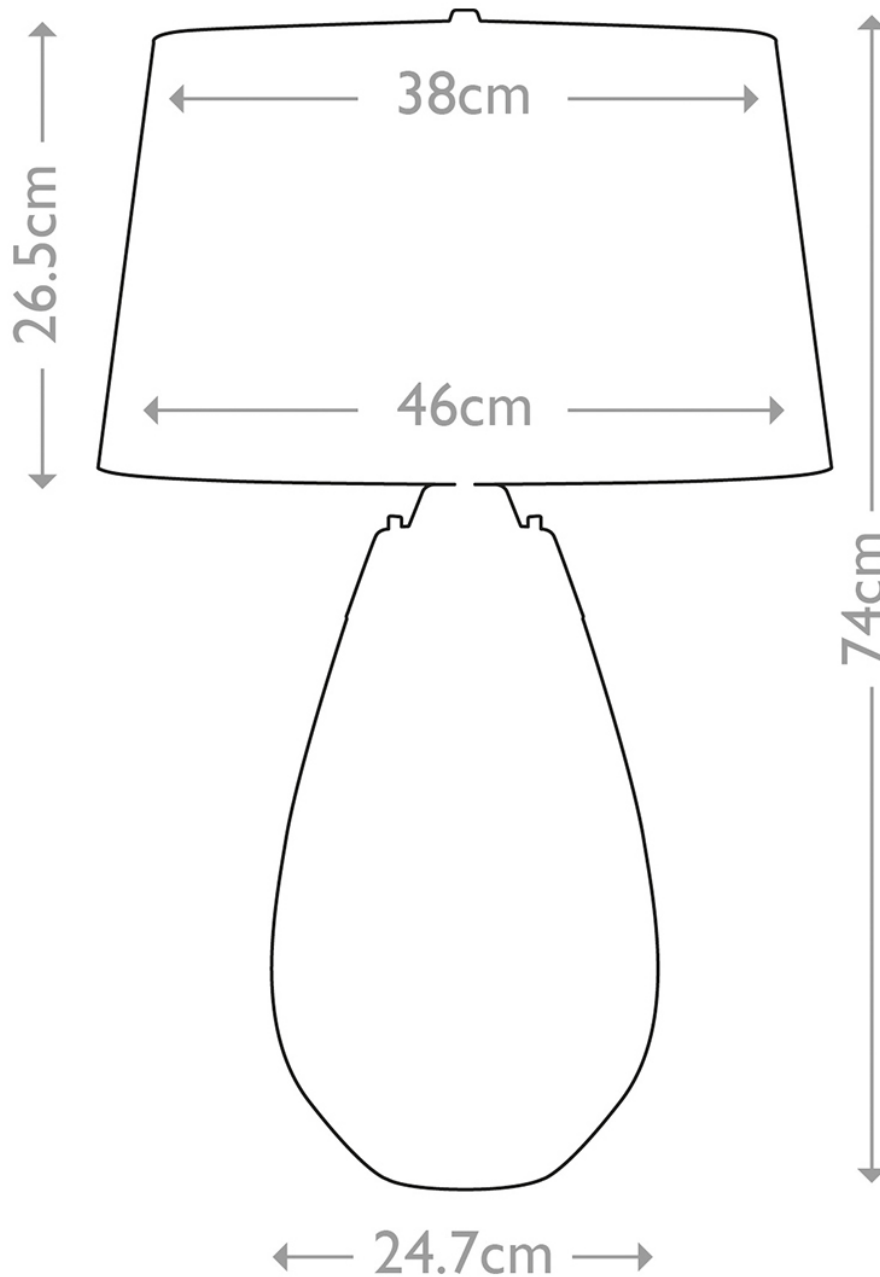

Elstead - Lena LENA-TL-L-PLUM-OWSS Table Lamp

CONTACT