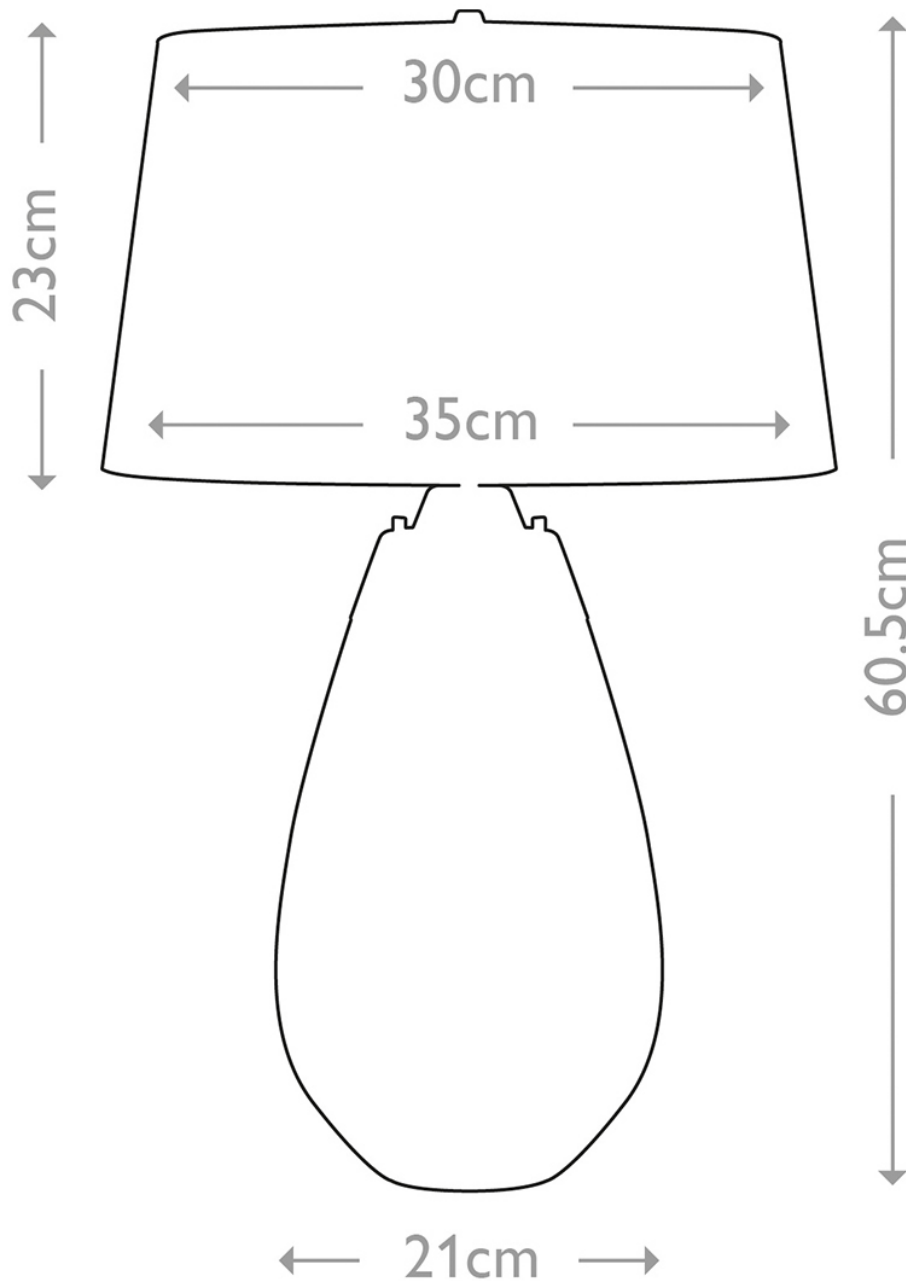

Elstead - Lena LENA-TL-S-SMOKE-OWSS Table Lamp

CONTACT