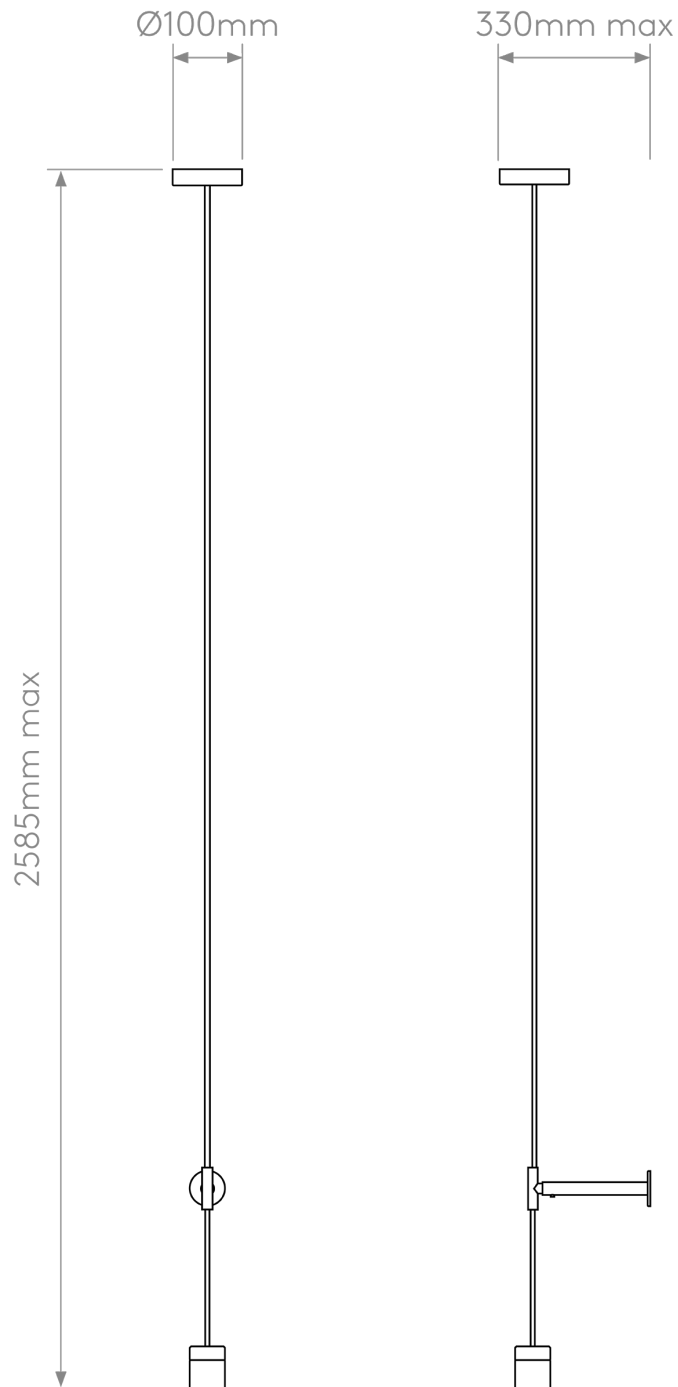

Astro Lighting - Pendant Kit - 1184009 - Black Flex Suspension Ceiling Pendant Light

CONTACT