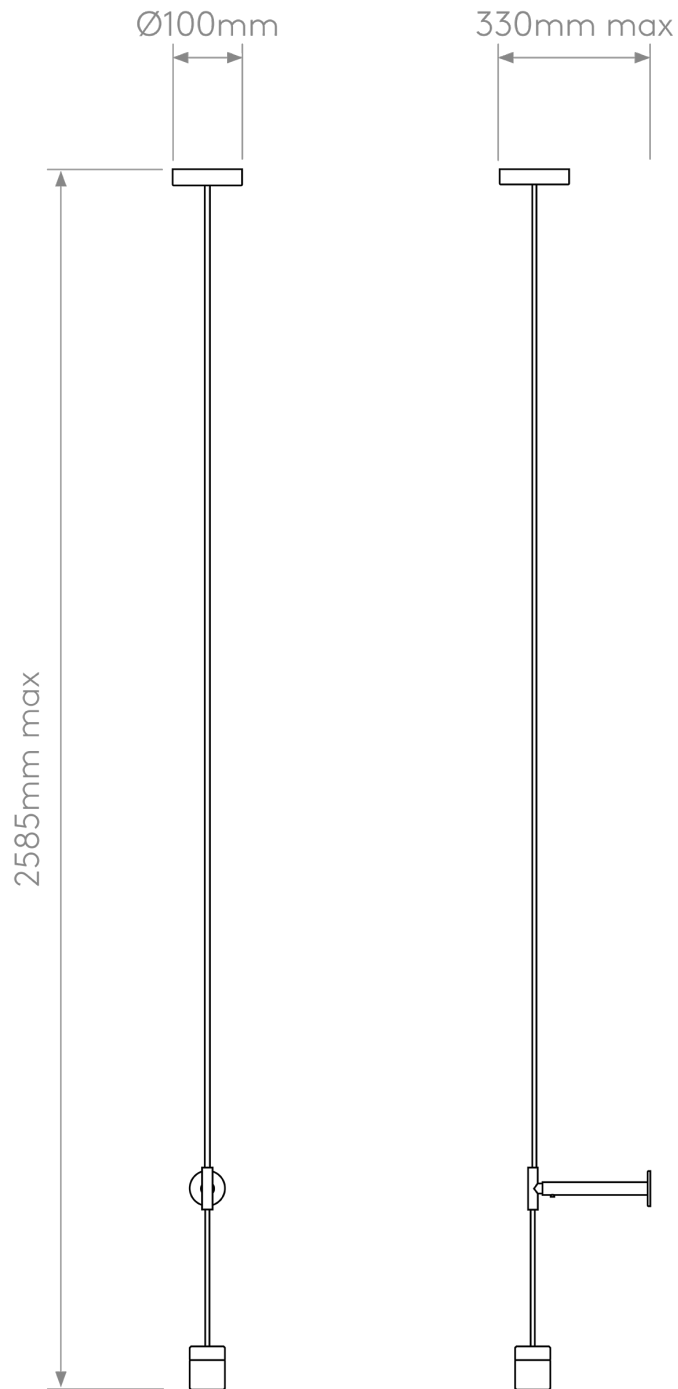

Astro Lighting - Pendant Kit - 1184010 - Nickel Flex Suspension Ceiling Pendant Light

CONTACT