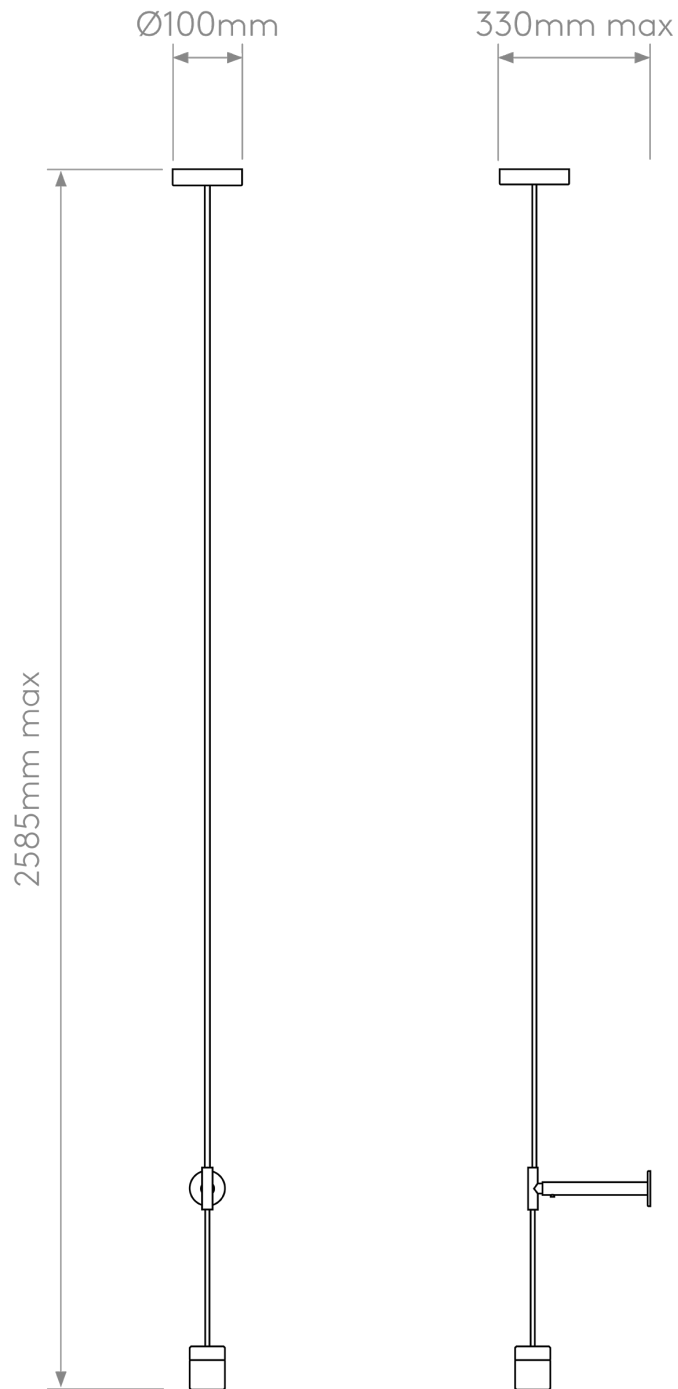

Astro Lighting - Pendant Kit - 1184011 - Bronze Flex Suspension Ceiling Pendant Light

CONTACT