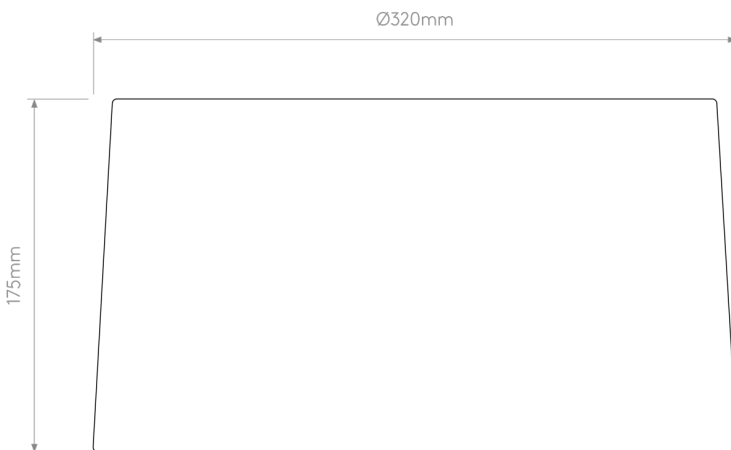

Astro Lighting - Tapered Drum - 5013020 - White Fabric Shade

REFERENCE

- SKU: FCL-12174
- Supplier SKU: 5013020
- Barcode: 5038856502602

CATEGORY

- Brand: Astro Lighting Professional
- Family: Tapered Drum
- Category: Indoor Lighting / Shade / Fabric

APPEARANCE

- Shade: White Cotton

DIMENSION

- Height: 175mm
- Diameter: 320mm
- Weight: .32kg

LIGHT SOURCE

- Lamp included: No
- Lamp detail: 60W Max E27 ES (required)
- Dimmable
- Energy class: Not applicable
- Switch: No

SPECIFICATION

- Ingress protection: IP20
- Voltage: 230V

CONTACT