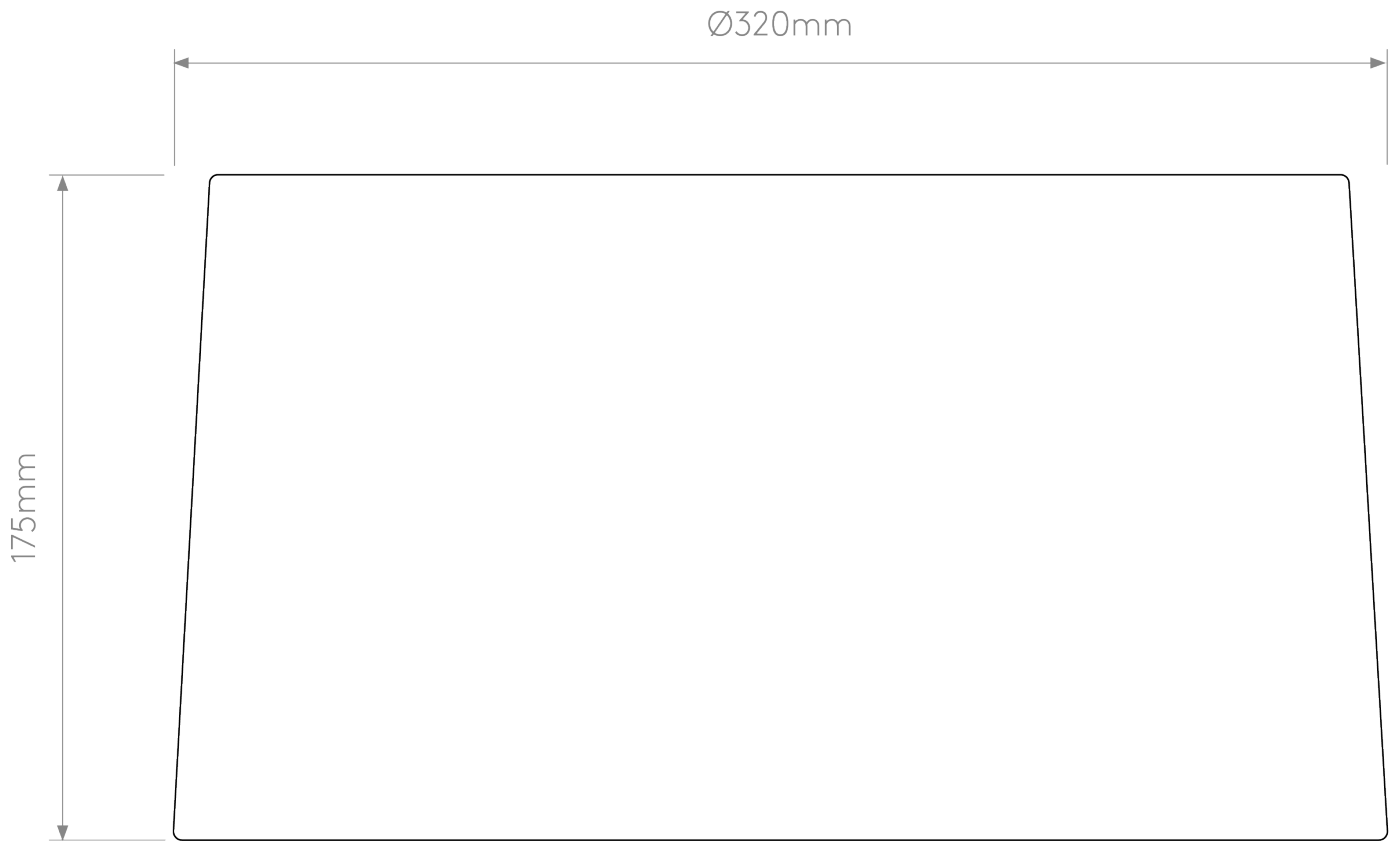

Astro Lighting - Tapered Drum - 5013020 - White Fabric Shade

CONTACT