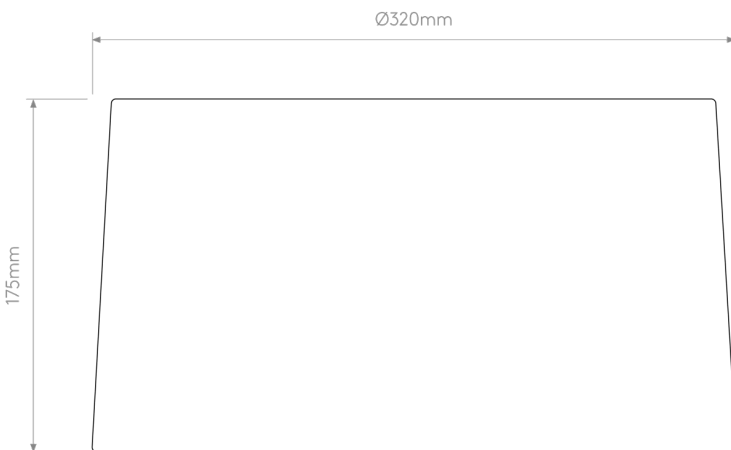

Astro Lighting - Tapered Drum - 5013022 - Putty Fabric Shade

REFERENCE

- SKU: FCL-12176
- Supplier SKU: 5013022
- Barcode: 5038856502626

CATEGORY

- Brand: Astro Lighting Professional
- Family: Tapered Drum
- Category: Indoor Lighting / Shade / Fabric

APPEARANCE

- Shade: Putty Cotton

DIMENSION

- Height: 175mm
- Diameter: 320mm
- Weight: .32kg

LIGHT SOURCE

- Lamp included: No
- Lamp detail: 60W Max E27 ES (required)
- Dimmable
- Energy class: Not applicable
- Switch: No

SPECIFICATION

- Ingress protection: IP20
- Voltage: 230V

CONTACT