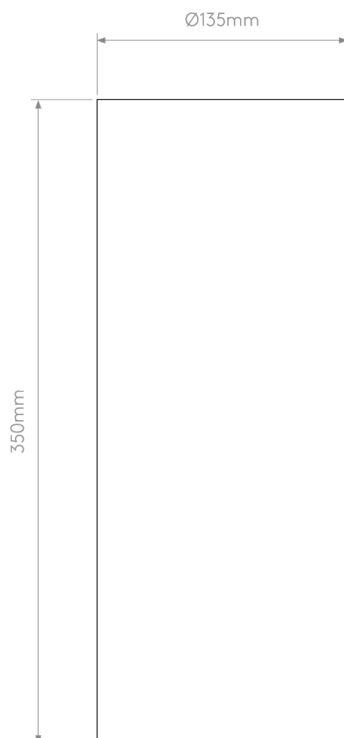

Astro Lighting - Tube - 5015004 - White Fabric Shade

REFERENCE

- SKU: FCL-12186
- Supplier SKU: 5015004
- Barcode: 5038856041774

CATEGORY

- Brand: Astro Lighting Professional
- Family: Tube
- Category: Indoor Lighting / Shade / Fabric

APPEARANCE

- Shade: White Cotton

DIMENSION

- Height: 350mm
- Diameter: 135mm
- Weight: .14kg

LIGHT SOURCE

- Lamp included: No
- Lamp detail: 40W Max E27 ES (required)
- Dimmable
- Energy class: Not applicable
- Switch: No

SPECIFICATION

- Ingress protection: IP20
- Voltage: 230V

CONTACT