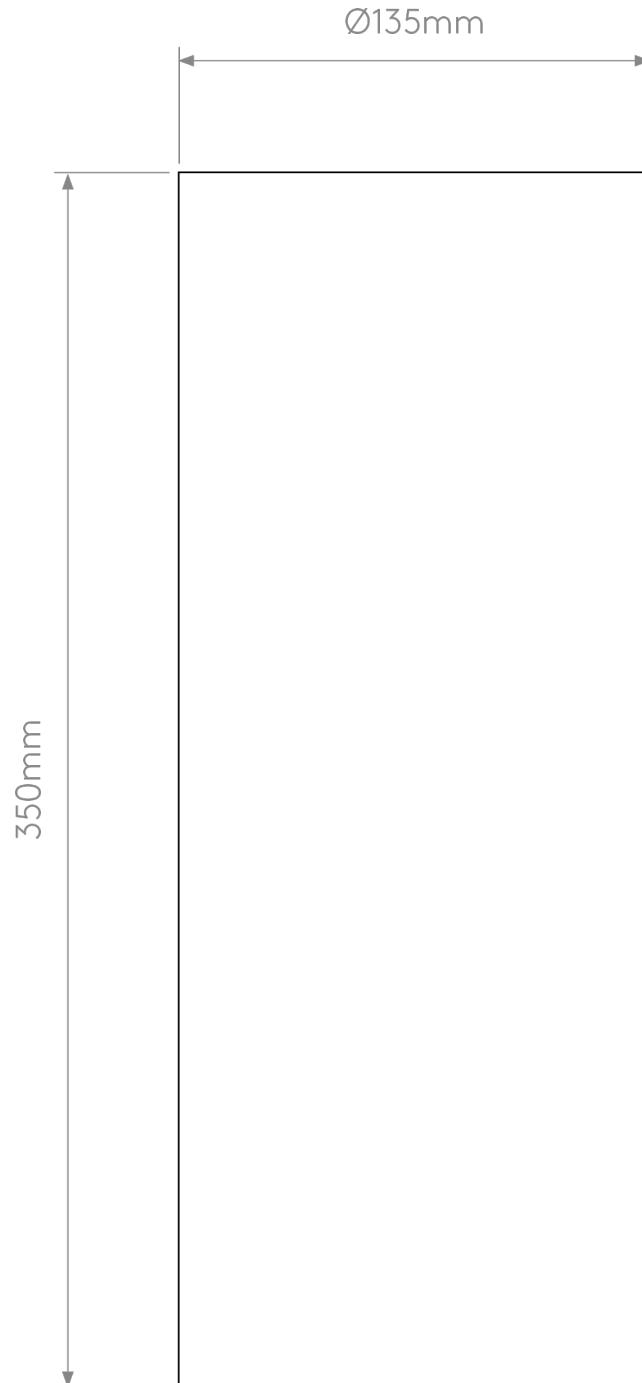

Astro Lighting - Tube - 5015004 - White Fabric Shade

CONTACT