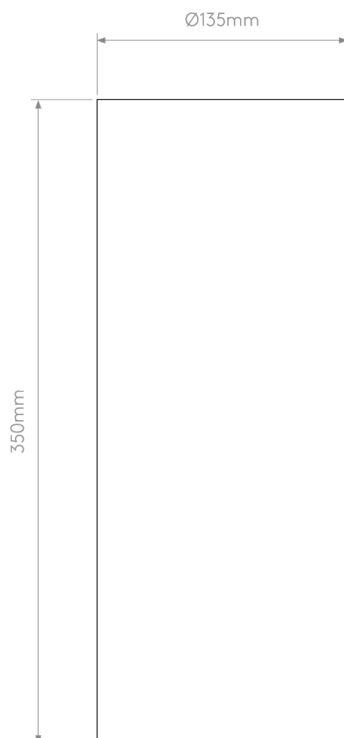

Astro Lighting - Tube - 5015006 - Oyster Fabric Shade

REFERENCE

- SKU: FCL-12188
- Supplier SKU: 5015006
- Barcode: 5038856041798

CATEGORY

- Brand: Astro Lighting Professional
- Family: Tube
- Category: Indoor Lighting / Shade / Fabric

APPEARANCE

- Shade: Oyster Silk

DIMENSION

- Height: 350mm
- Diameter: 135mm
- Weight: .14kg

LIGHT SOURCE

- Lamp included: No
- Lamp detail: 40W Max E27 ES (required)
- Dimmable
- Energy class: Not applicable
- Switch: No

SPECIFICATION

- Ingress protection: IP20
- Voltage: 230V

CONTACT