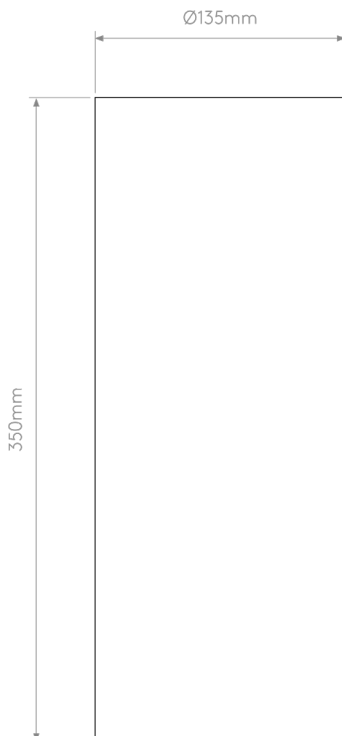

Astro Lighting - Tube - 5015007 - Putty Fabric Shade

REFERENCE

- SKU: FCL-12189
- Supplier SKU: 5015007
- Barcode: 5038856041804

CATEGORY

- Brand: Astro Lighting Professional
- Family: Tube
- Category: Indoor Lighting / Shade / Fabric

APPEARANCE

- Shade: Putty Cotton

DIMENSION

- Height: 350mm
- Diameter: 135mm
- Weight: .13kg

LIGHT SOURCE

- Lamp included: No
- Lamp detail: 40W Max E27 ES (required)
- Dimmable
- Energy class: Not applicable
- Switch: No

SPECIFICATION

- Ingress protection: IP20
- Voltage: 230V

CONTACT