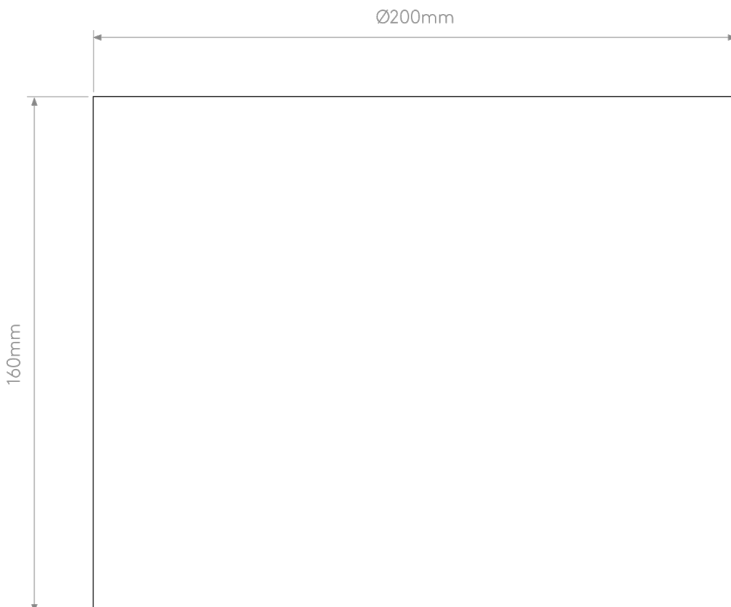

Astro Lighting - Drum - 5016020 - White Fabric Shade

REFERENCE

- SKU: FCL-12209
- Supplier SKU: 5016020
- Barcode: 5038856041743

CATEGORY

- Brand: Astro Lighting Professional
- Family: Drum
- Category: Indoor Lighting / Shade / Fabric

APPEARANCE

- Shade: White Cotton

DIMENSION

- Height: 160mm
- Diameter: 200mm
- Weight: .17kg

LIGHT SOURCE

- Lamp included: No
- Lamp detail: 40W Max E27 ES (required)
- Dimmable
- Energy class: Not applicable
- Switch: No

SPECIFICATION

- Ingress protection: IP20
- Voltage: 230V

CONTACT