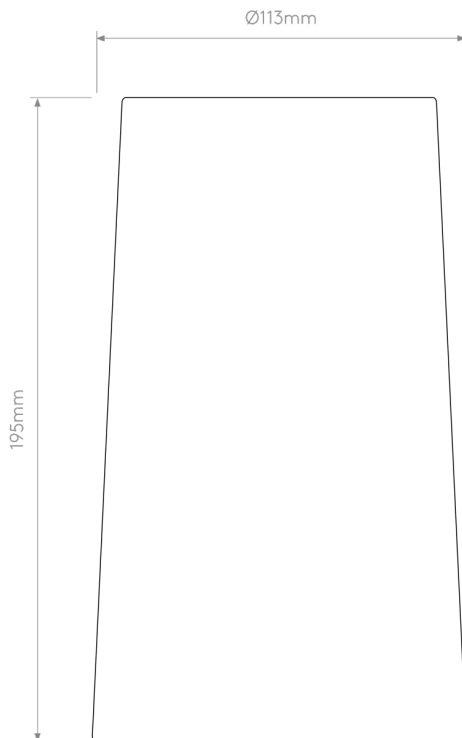

Astro Lighting - Cone - 5018001 - White Fabric Shade

REFERENCE

- SKU: FCL-12217
- Supplier SKU: 5018001
- Barcode: 5038856040760

CATEGORY

- Brand: Astro Lighting Professional
- Family: Cone
- Category: Indoor Lighting / Shade / Fabric

APPEARANCE

- Shade: White Cotton

DIMENSION

- Height: 195mm
- Diameter: 113mm
- Weight: .09kg

LIGHT SOURCE

- Lamp included: No
- Lamp detail: 40W Max E27 ES (required)
- Dimmable
- Energy class: Not applicable
- Switch: No

SPECIFICATION

- Ingress protection: IP20
- Voltage: 230V

CONTACT