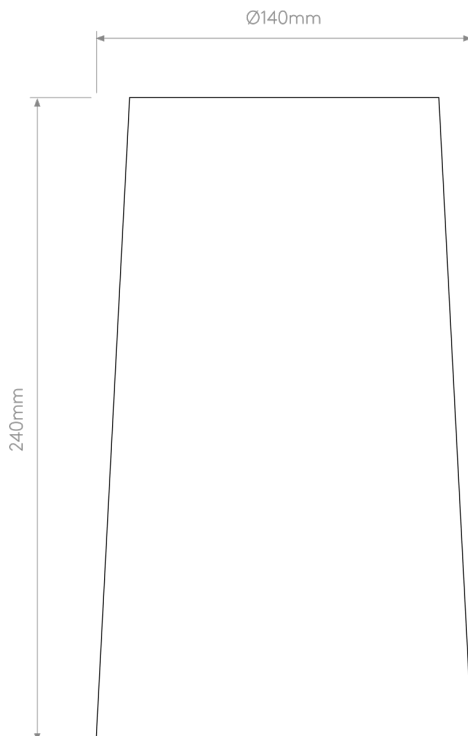

Astro Lighting - Cone - 5018004 - White Fabric Shade

REFERENCE

- SKU: FCL-12218
- Supplier SKU: 5018004
- Barcode: 5038856040807

CATEGORY

- Brand: Astro Lighting Professional
- Family: Cone
- Category: Indoor Lighting / Shade / Fabric

APPEARANCE

- Shade: White Cotton

DIMENSION

- Height: 240mm
- Diameter: 140mm
- Weight: .14kg

LIGHT SOURCE

- Lamp included: No
- Lamp detail: 40W Max E27 ES (required)
- Dimmable
- Energy class: Not applicable
- Switch: No

SPECIFICATION

- Ingress protection: IP20
- Voltage: 230V

CONTACT