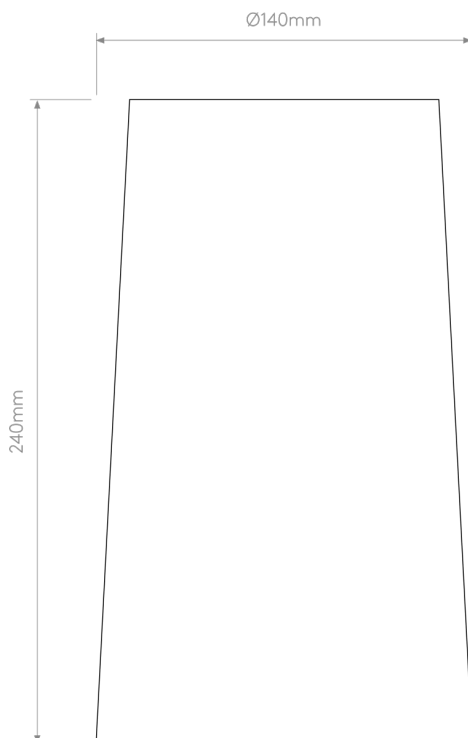

Astro Lighting - Cone - 5018014 - Putty Fabric Shade

REFERENCE

- SKU: FCL-12226
- Supplier SKU: 5018014
- Barcode: 5038856041705

CATEGORY

- Brand: Astro Lighting Professional
- Family: Cone
- Category: Indoor Lighting / Shade / Fabric

APPEARANCE

- Shade: Putty Cotton

DIMENSION

- Height: 240mm
- Diameter: 140mm
- Weight: .13kg

LIGHT SOURCE

- Lamp included: No
- Lamp detail: 40W Max E27 ES (required)
- Dimmable
- Energy class: Not applicable
- Switch: No

SPECIFICATION

- Ingress protection: IP20
- Voltage: 230V

CONTACT