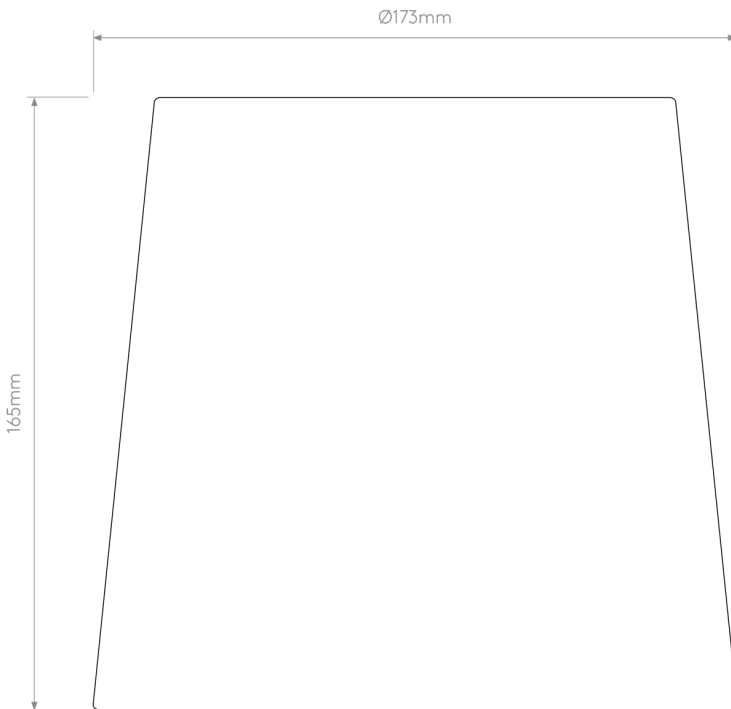

SPECIFICATION

- Ingress protection: IP20
- Voltage: 230V