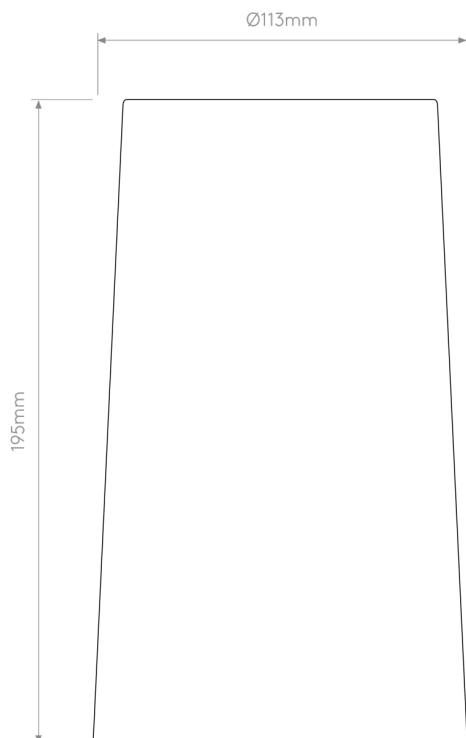

Astro Lighting - Lago - 5019001 - White Glass Shade

REFERENCE

- SKU: FCL-12237
- Supplier SKU: 5019001
- Barcode: 5038856040791

CATEGORY

- Brand: Astro Lighting Professional
- Family: Lago
- Category: Indoor Lighting / Shade / Glass

APPEARANCE

- Shade: Opal Glass

DIMENSION

- Height: 195mm
- Diameter: 113mm

LIGHT SOURCE

- Lamp included: No
- Lamp detail: 40W Max E27 ES (required)
- Dimmable
- Energy class: Not applicable
- Switch: No

SPECIFICATION

- Ingress protection: IP20
- Voltage: 230V

CONTACT