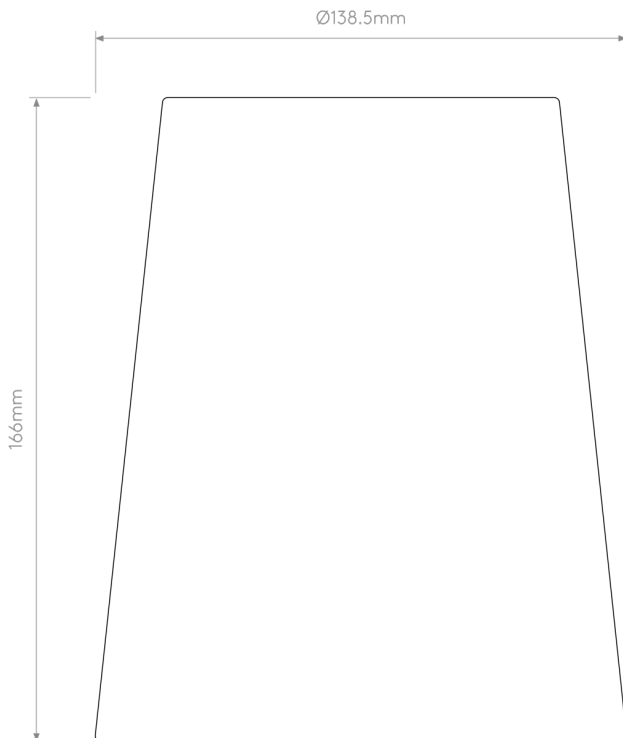

Astro Lighting - Beauville - 5033004 - White Fabric Shade

REFERENCE

- SKU: FCL-12280
- Supplier SKU: 5033004
- Barcode: 5038856041859

CATEGORY

- Brand: Astro Lighting Professional
- Family: Beauville
- Category: Indoor Lighting / Shade / Fabric

APPEARANCE

- Shade: White Cotton

DIMENSION

- Height: 166mm
- Diameter: 138.5mm
- Weight: .11kg

LIGHT SOURCE

- Lamp included: No
- Lamp detail: 40W Max E27 ES (required)
- Dimmable
- Energy class: Not applicable
- Switch: No

SPECIFICATION

- Ingress protection: IP20
- Voltage: 230V

CONTACT